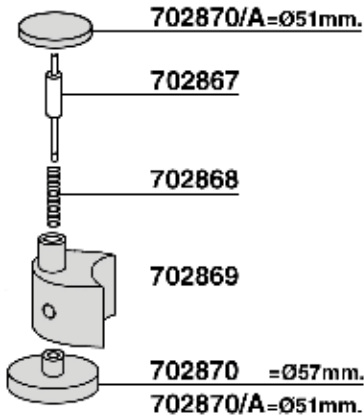

MACAP MODEL MX - MXT - MXA - MXK