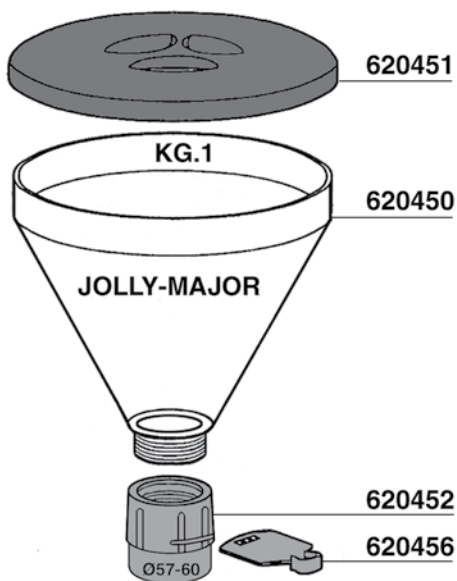

MAZZER MODEL: JOLLY - MAJOR

JLY = MODEL JOLLY MJR = MODEL MAJOR

S = MANUAL A = AUTOMATIC

276