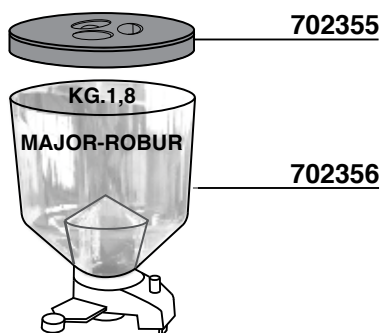

MAZZER MODEL: JOLLY - MAJOR

JLY = MODEL JOLLY MJR = MODEL MAJOR

S = MANUAL A = AUTOMATIC

276