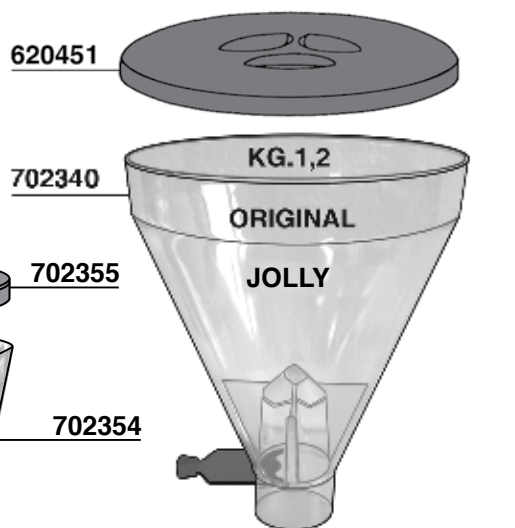

MAZZER MODEL: JOLLY - MAJOR

JLY = MODEL JOLLY MJR = MODEL MAJOR

S = MANUAL A = AUTOMATIC

276