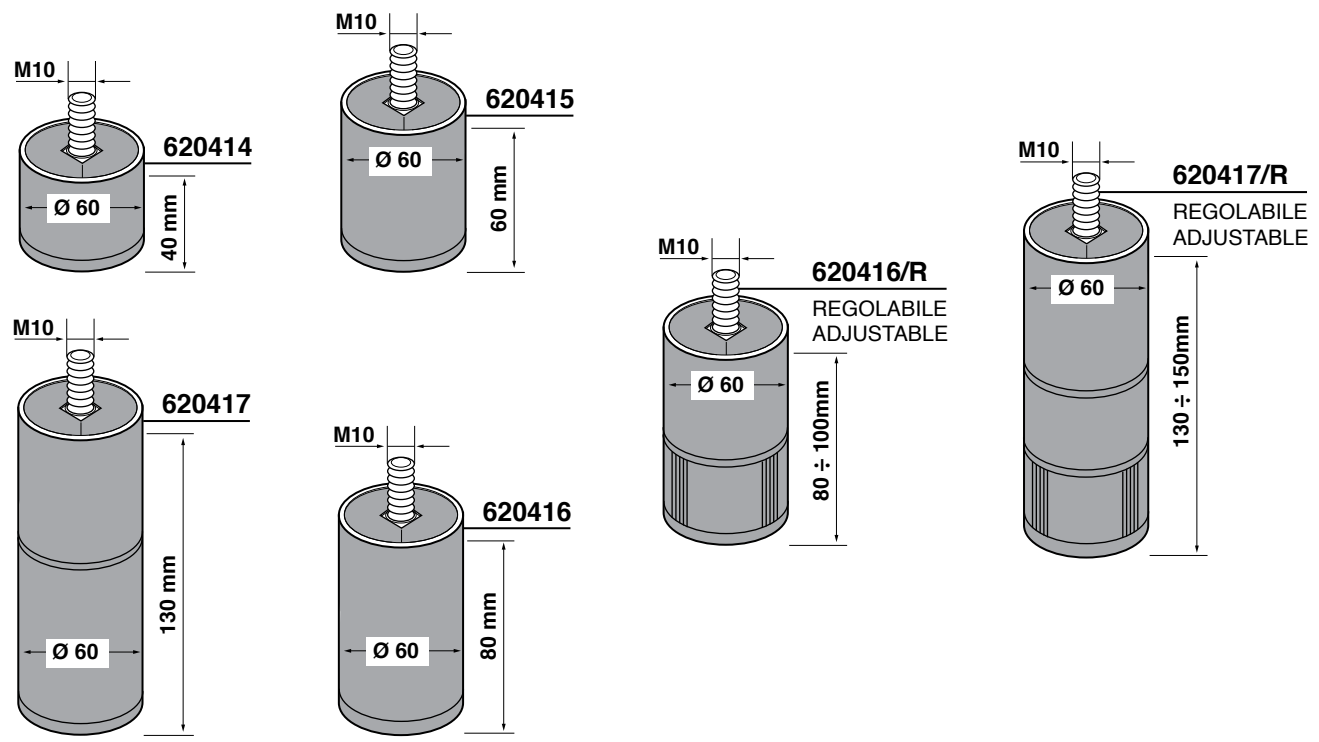

PLASTICA NERA-BLACK PLASTIC