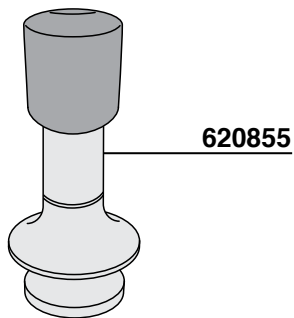

MACAP MODEL MD5

274

MACAP MODEL CPS

275

702894 = \varnothing 57 mm
702894/52 = \varnothing 52 mm

MAZZER MODEL: JOLLY - MAJOR

JLY = MODEL JOLLY MJR = MODEL MAJOR

S = MANUAL A = AUTOMATIC