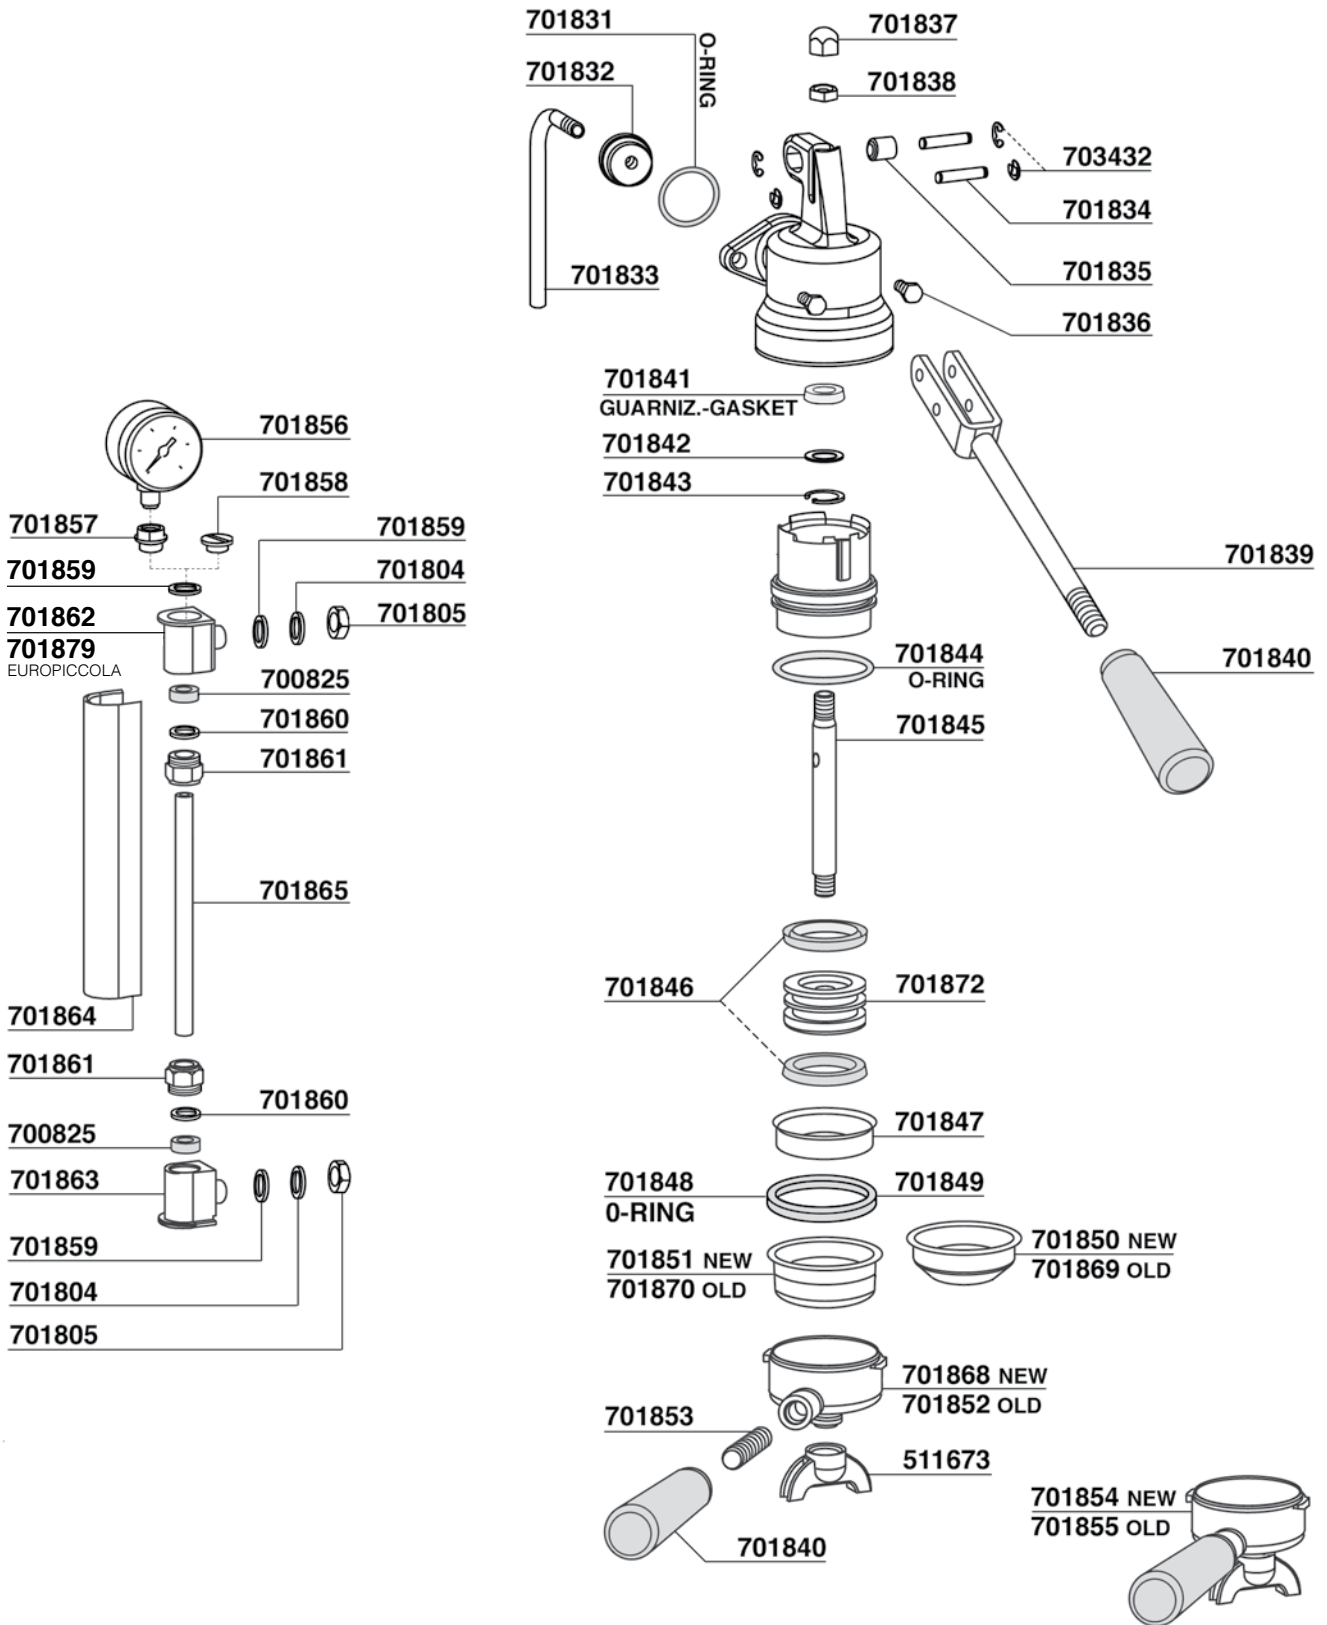

EUROPICCOLA - PROFESSIONAL

MODELLO CROMATO - CHROMED MODEL

KIT COMPLETO GUARIZIONI EUROPICCOLA COD. 701866
EUROPICCOLA GASKET COMPLETE KIT

KIT COMPLETO GUARNIZIONI PROFESSIONAL COD. 701867
PROFESSIONAL GASKET COMPLETE KIT