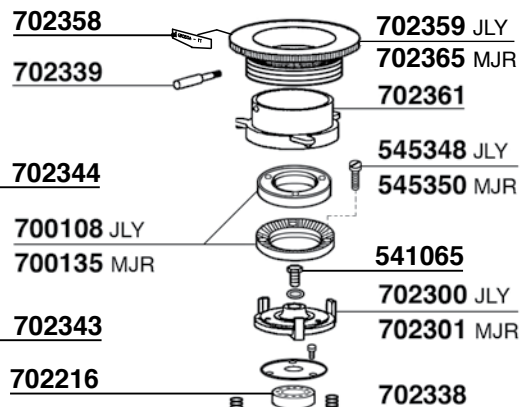

MAZZER MODEL: JOLLY - MAJOR

JLY = MODEL JOLLY MJR = MODEL MAJOR

S = MANUAL A = AUTOMATIC

276