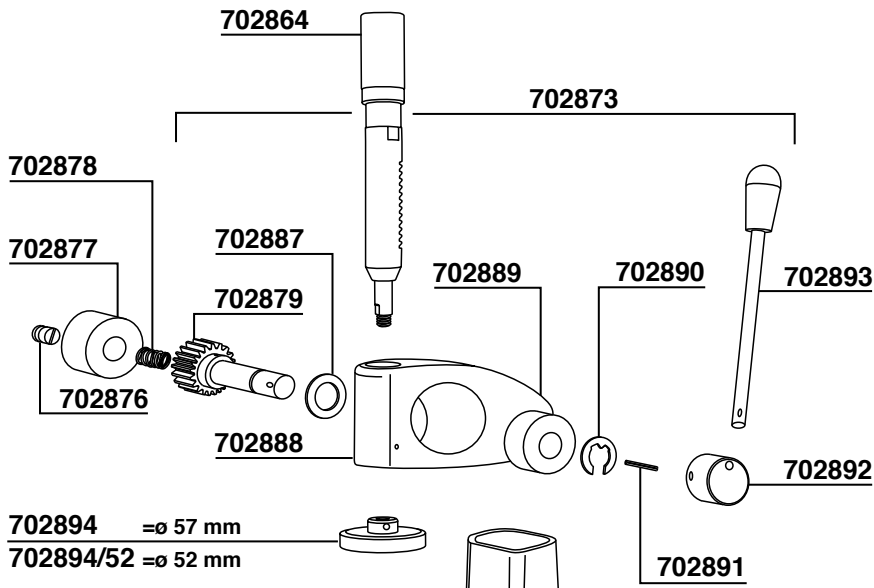

MACAP MODEL MD5

274

MACAP MODEL CPS

275

702894 = \varnothing 57 mm
702894/52 = \varnothing 52 mm

MAZZER MODEL: JOLLY - MAJOR

JLY = MODEL JOLLY MJR = MODEL MAJOR

S = MANUAL A = AUTOMATIC