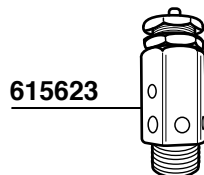

700862=GR/2/3 W4000 V220/380

700862/11=GR/2/3 W3000 V110

400826/T

700887 = 4500W 230/400V mm.290

700888 = GR2 3000W 230 mm.230

615623

615624/A
CE certificato
certified

524555