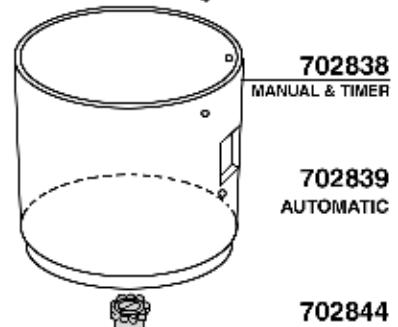

MACAP MODEL MX - MXT - MXA - MXK