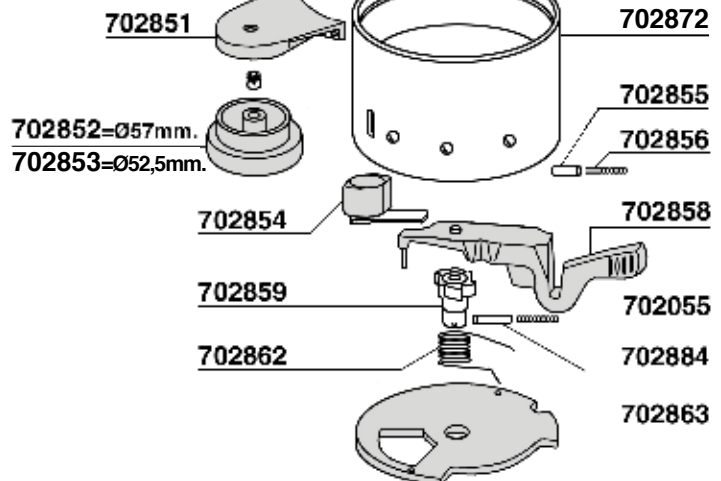

MACAP MODEL MD5

274

MACAP MODEL CPS

275

702894 = \varnothing 57 mm
702894/52 = \varnothing 52 mm

MAZZER MODEL: JOLLY - MAJOR

JLY = MODEL JOLLY MJR = MODEL MAJOR

S = MANUAL A = AUTOMATIC