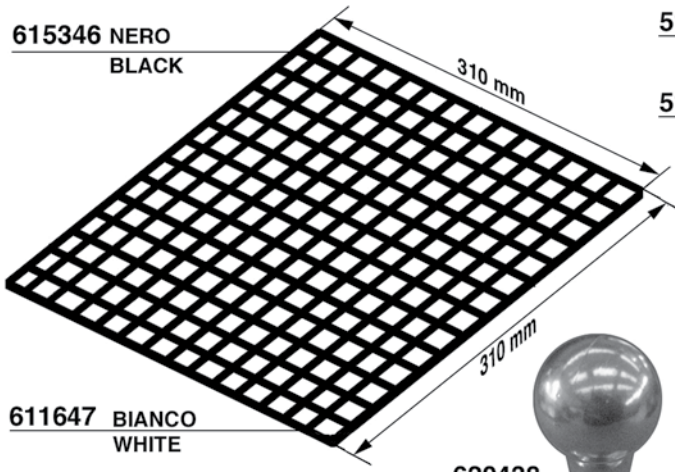

GOMMA NERA-BLACK RUBBER

PLASTICA NERA-BLACK PLASTIC