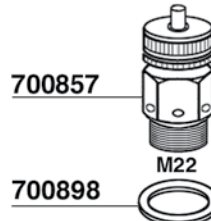

700737 =V220
700737/11=V110

700857

700898