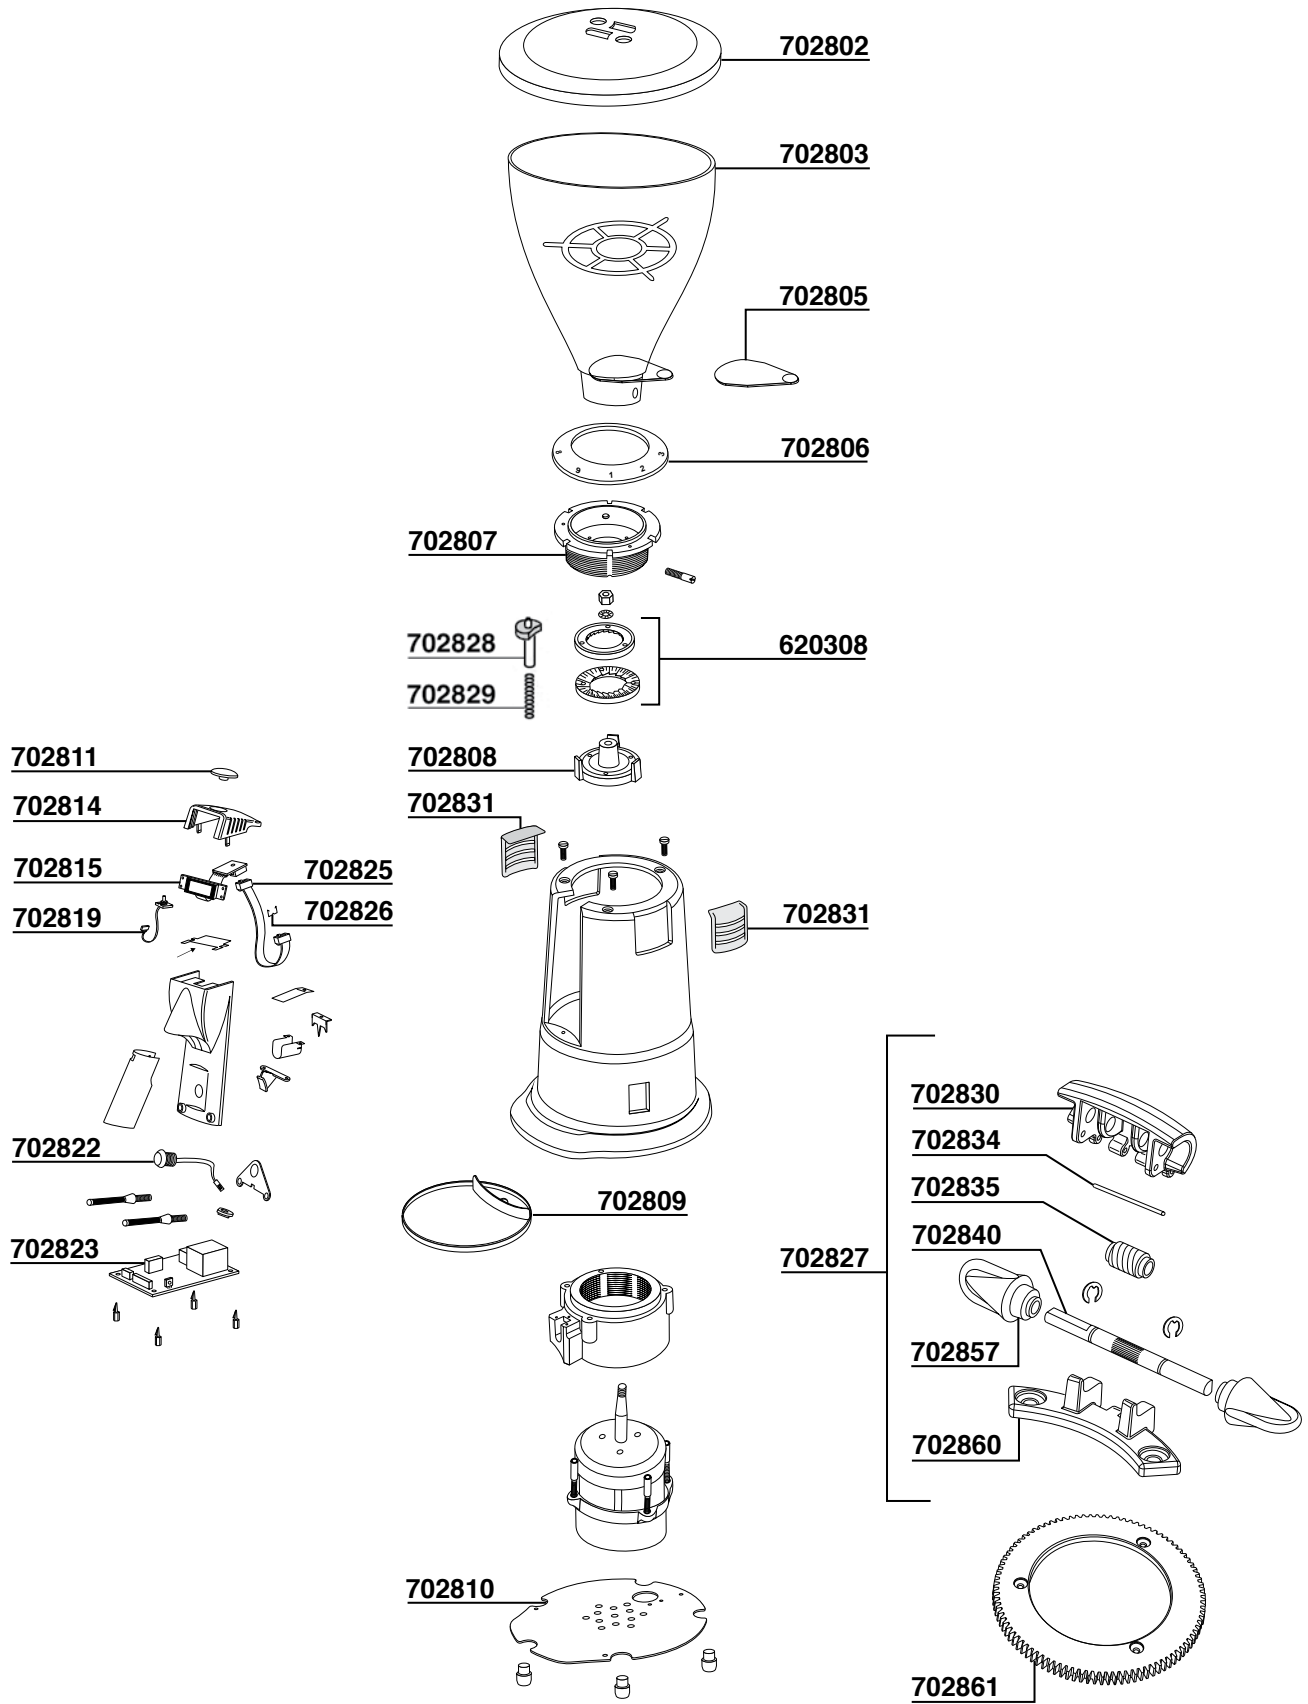

MACAP MODEL MD5

274

MACAP MODEL CPS

275

702894 = \varnothing 57 mm
702894/52 = \varnothing 52 mm

MAZZER MODEL: JOLLY - MAJOR

JLY = MODEL JOLLY MJR = MODEL MAJOR

S = MANUAL A = AUTOMATIC