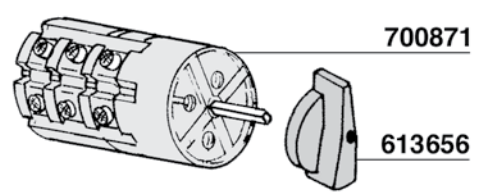

700941	=GR2-3 V110 PUB GICAR 951533
700942	=GR2-3 V220 BAR GICAR 951515
700942/11	=GR2-3 V110 BAR GICAR 951516
700943	=GR2-3 V220 BAR GICAR 951532