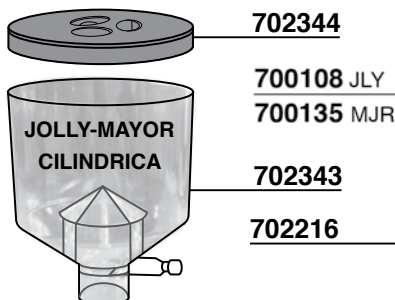

MAZZER MODEL: JOLLY - MAJOR

JLY = MODEL JOLLY MJR = MODEL MAJOR

S = MANUAL A = AUTOMATIC

276