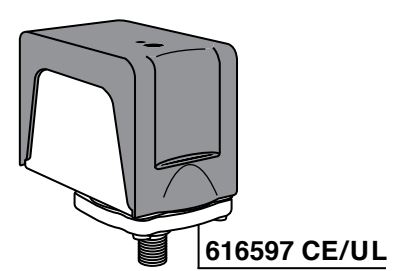

700941	=GR2-3 V110 PUB GICAR 951533
700942	=GR2-3 V220 BAR GICAR 951515
700942/11	=GR2-3 V110 BAR GICAR 951516
700943	=GR2-3 V220 BAR GICAR 951532