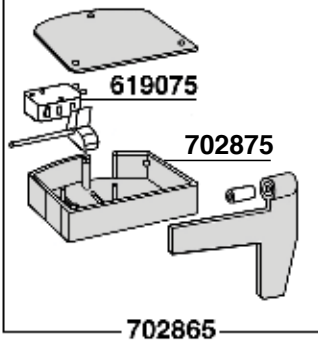

MACAP MODEL MX - MXT - MXA - MXK