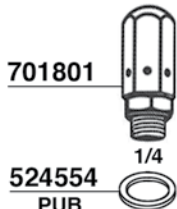

700862=GR/2/3 W4000 V220/380

700862/11=GR/2/3 W3000 V110

400826/T

700887 = 4500W 230/400V mm.290

700888 = GR2 3000W 230 mm.230

615623

615624/A
CE certificato
certified

524555