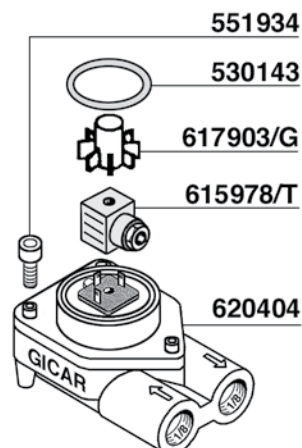

524555

551934

530143

617903/G

615978/T

620404