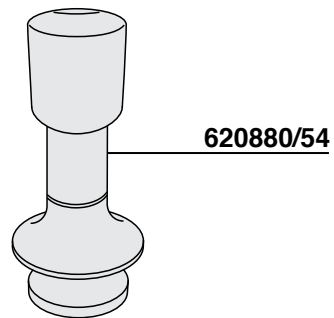

MACAP MODEL MD5

274

MACAP MODEL CPS

275

702894 = \varnothing 57 mm
702894/52 = \varnothing 52 mm

MAZZER MODEL: JOLLY - MAJOR

JLY = MODEL JOLLY MJR = MODEL MAJOR

S = MANUAL A = AUTOMATIC