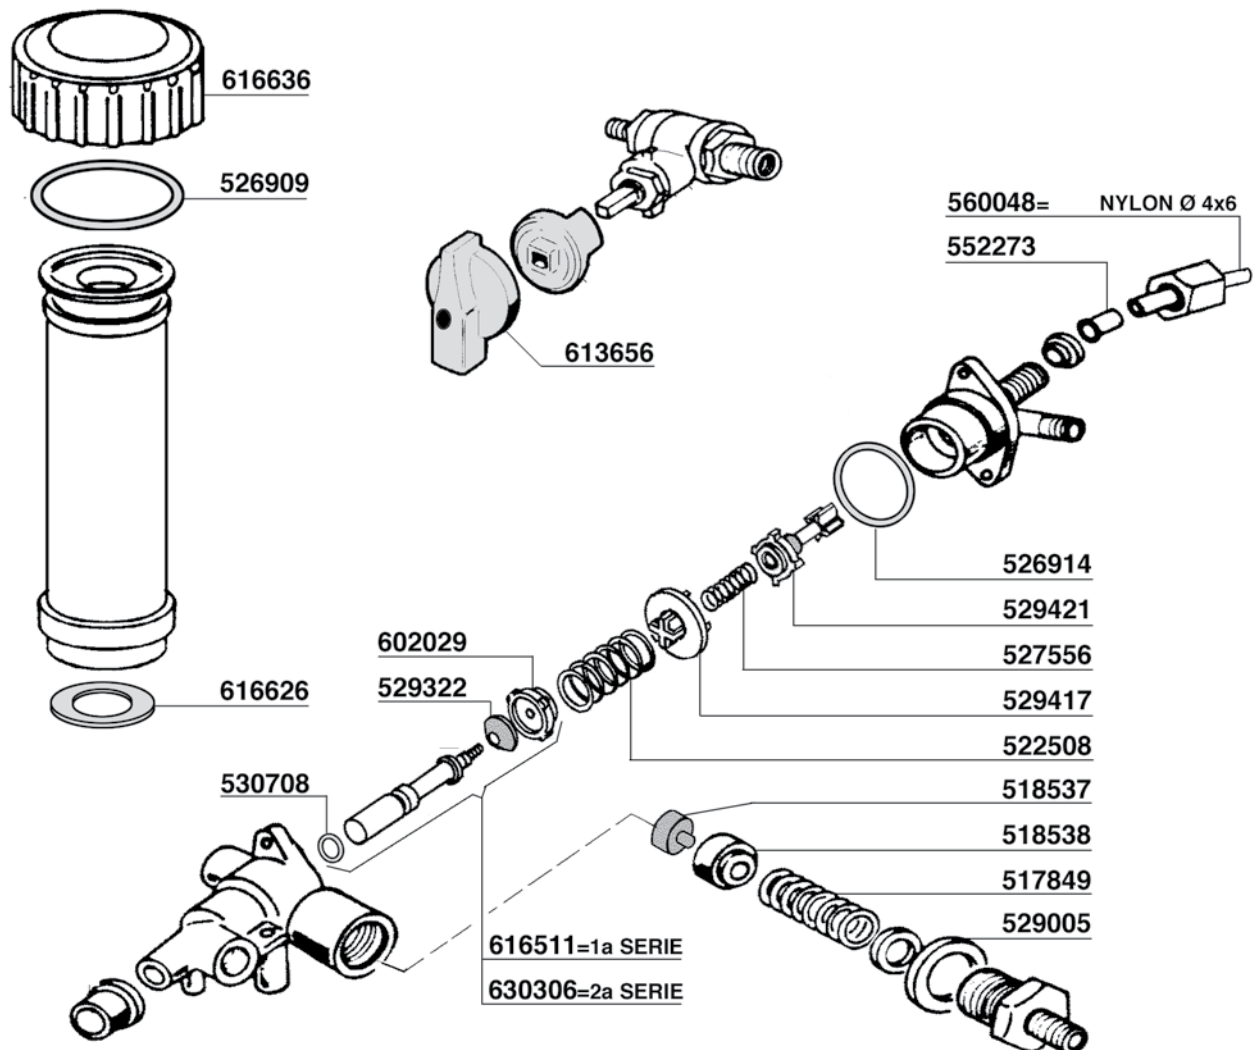

**RUBINETTO CON TUBO SNODATO
STEAM VALVE WITH ARTICULATED PIPE**

E61-ARIETE-ZODIACO

100

COMPACT

E61-ARIETE-ZODIACO

514418 6gr

521830 7gr

521994 14gr