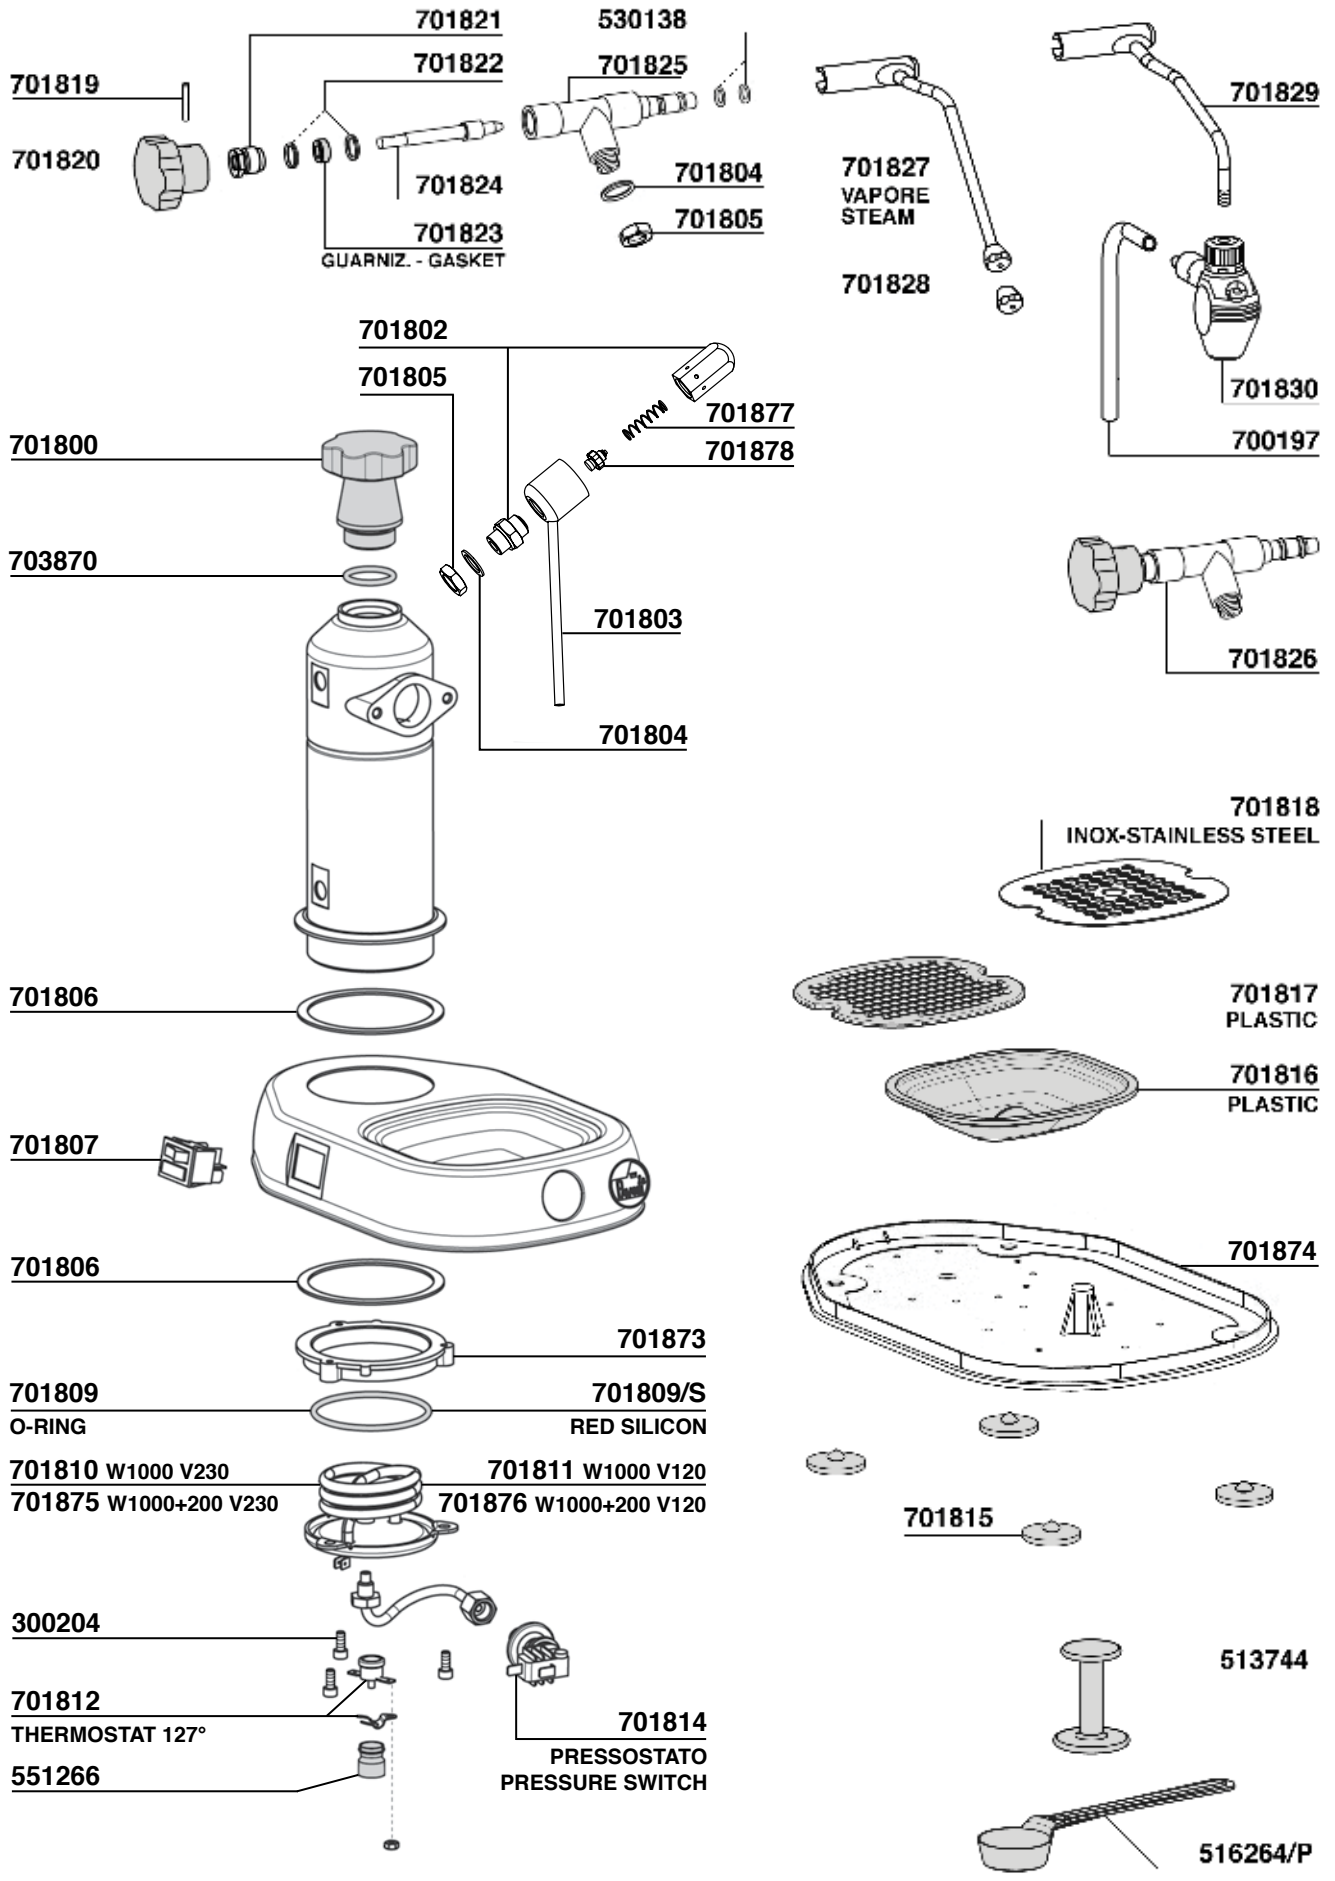

146

EUROPICCOLA - PROFESSIONAL

MODELLO CROMATO - CHROMED MODEL

KIT COMPLETO GUARIZIONI EUROPICCOLA COD. 701866
EUROPICCOLA GASKET COMPLETE KIT

KIT COMPLETO GUARNIZIONI PROFESSIONAL COD. 701867
PROFESSIONAL GASKET COMPLETE KIT