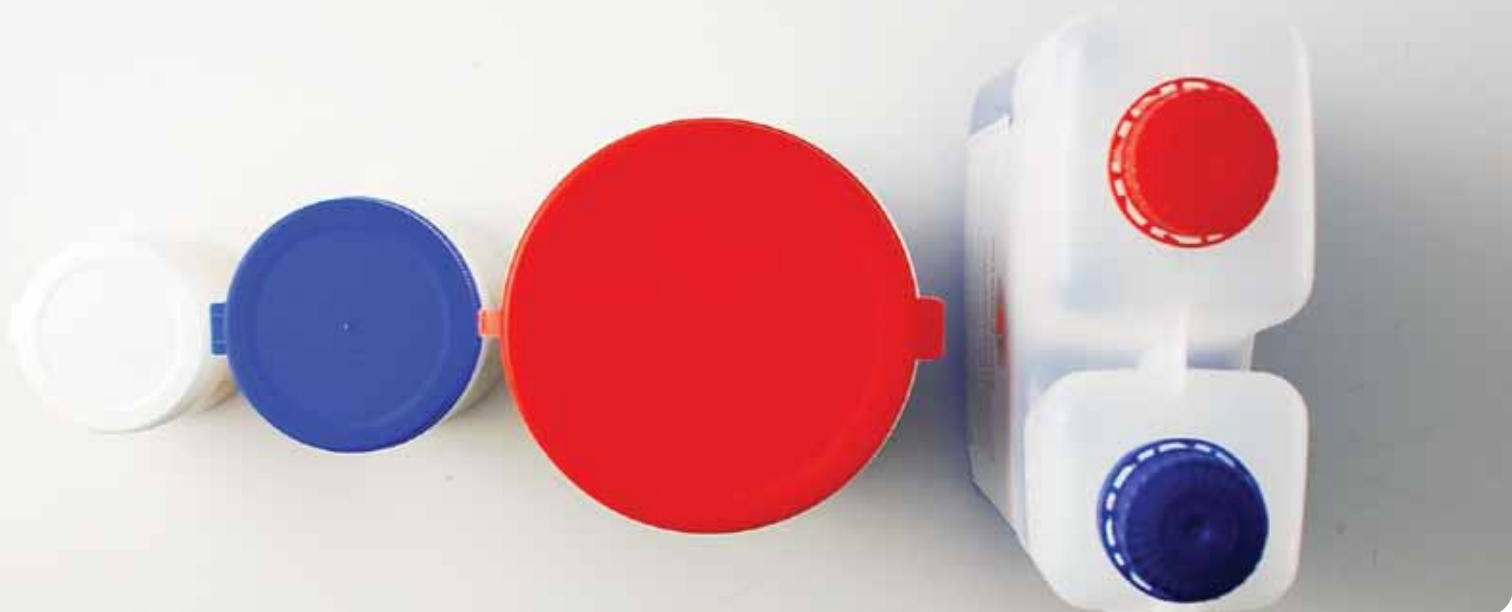

Detergenti