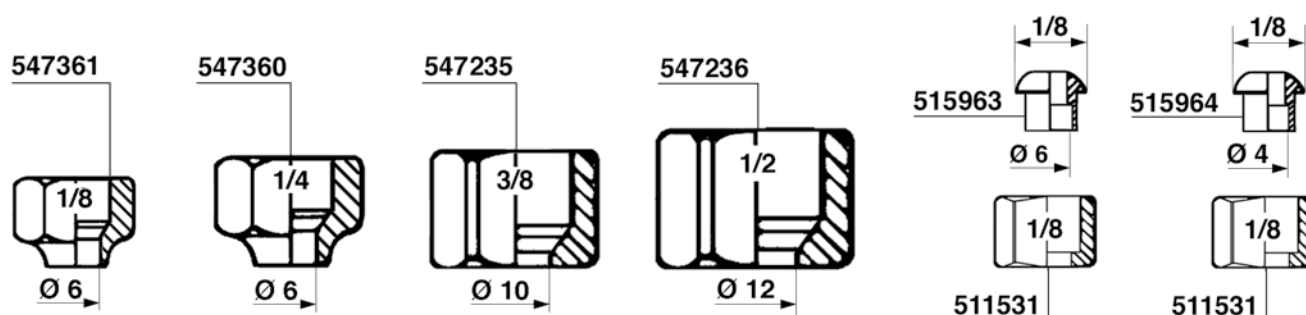

547245

12

547246

RACCORDI

236

- | | | |
|--------------|---------------------|---------------------|
| 700023= 1/8M | 700056= 1/8M - 1/4M | 620399= 1/8F - 1/4M |
| 700039= 1/4M | 620581= 1/8M - 3/8M | 700046= 1/8F - 3/8M |
| 514901= 3/8M | 700036= 1/4M - 3/8M | 620398= 1/4F - 1/8M |
| 700034= 1/2M | 700035= 3/8M - 1/2M | 700082= 1/4F - 3/8M |
| 620401= 3/4M | 700041= 3/8M - 3/4M | 620582= 3/8F - 1/8M |
| | 700098= 1/2M - 3/4M | 700091= 3/8F - 1/4M |
| | 700114= 1" M - 3/4M | 700089= 3/8F - 3/8M |
| | 620578= 1" M - 3/8M | 700090= 3/8F - 1/2M |
| | | 700092= 1/2F - 3/8M |
| | | 700093= 3/4F - 3/8M |
| | | 700083= 3/4F - 1/2M |