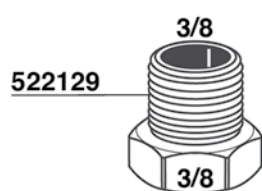

GUARNIZIONE TEFLON TEFLON GASKET

- 529011/1 = ØDI 1/8
- 529011/2 = ØDI 1/4
- 529011/3 = ØDI 3/8
- 529011/4 = ØDI 1/2
- 529011/5 = ØDI 3/4