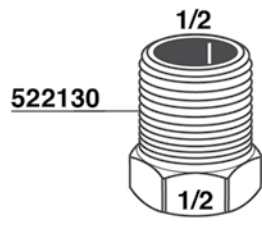

RACCORDI

236

700023= 1/8M	700056= 1/8M - 1/4M	620399= 1/8F - 1/4M
700039= 1/4M	620581= 1/8M - 3/8M	700046= 1/8F - 3/8M
514901= 3/8M	700036= 1/4M - 3/8M	620398= 1/4F - 1/8M
700034= 1/2M	700035= 3/8M - 1/2M	700082= 1/4F - 3/8M
620401= 3/4M	700041= 3/8M - 3/4M	620582= 3/8F - 1/8M
	700098= 1/2M - 3/4M	700091= 3/8F - 1/4M
	700114= 1" M - 3/4M	700089= 3/8F - 3/8M
	620578= 1" M - 3/8M	700090= 3/8F - 1/2M
		700092= 1/2F - 3/8M
		700093= 3/4F - 3/8M
		700083= 3/4F - 1/2M

TAPPO FEMMINA-FEMALE PLUG

- 620580/1=1/8F
- 620580/2=1/4F
- 620580/3=3/8F
- 620580/4=1/2F

TAPPO MASCHIO-MALE PLUG

- 620579/1=1/8M
- 620579/2=1/4M
- 620579/3=3/8M
- 620579/4=1/2M

GUARNIZIONE TEFLON TEFLON GASKET

- 529010/1 = ØDE 1/8
- 529010/2 = ØDE 1/4
- 529010/3 = ØDE 3/8
- 529010/4 = ØDE 1/2
- 529010/5 = ØDE 3/4

GUARNIZIONE TEFLON TEFLON GASKET

- 529011/1 = ØDI 1/8
- 529011/2 = ØDI 1/4
- 529011/3 = ØDI 3/8
- 529011/4 = ØDI 1/2
- 529011/5 = ØDI 3/4