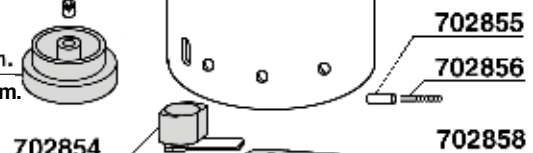

- 702851
- 702852=Ø57mm.
- 702853=Ø52,5mm.

MACAP MODEL MD5

284

MACAP MODEL CPS

285

702894 = \varnothing 57 mm
702894/52 = \varnothing 52 mm

MAZZER MODEL: JOLLY - MAJOR

JLY = MODEL JOLLY MJR = MODEL MAJOR