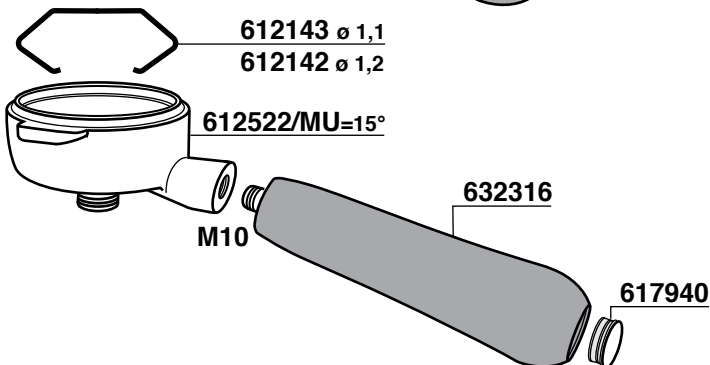

INOX-STAINLESS STEEL

633432
O-RING

703472/M = 4 FORI
633429 = 2 FORI

613952
VAPORE-STEAM

613942
ACQUA-WATER

206

210

- 703001 GR1 2000W 220/380V mm. 170
- 703001/11 GR1 2000W 110V mm. 170
- 703002 GR2 3000W 220/380V mm. 290
- 703003 GR3 3700W 220/380V mm.570
- 703069 GR2 4500W 220/380V mm. 310
- 703004 GR3/4 5000W 220/380V mm. 570