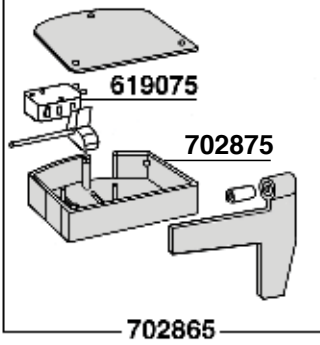

MACAP MODEL MX - MXT - MXA - MXK