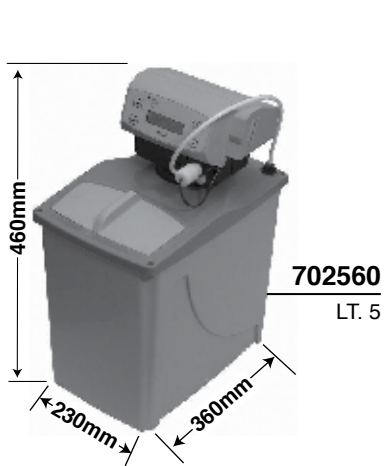

DEPURATORI

226

PROVA DUREZZA
HARDNESS TEST