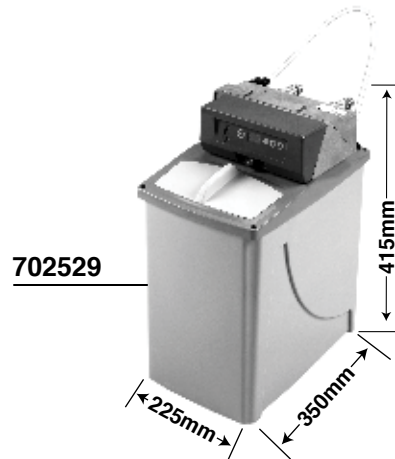

DEPURATORI

226

PROVA DUREZZA
HARDNESS TEST