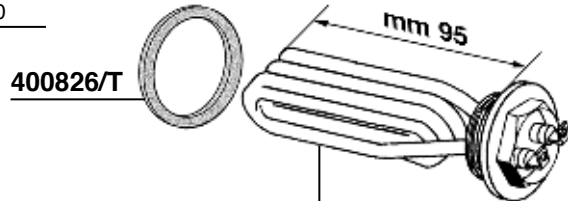

MINIWEGA

- 703020 1500W 220V mm.95
- 703020/11 1300W 110V mm.95