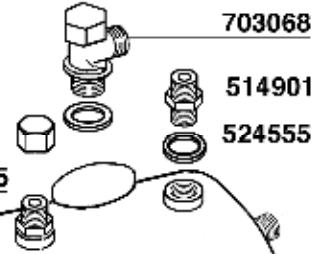

INOX-STAINLESS STEEL

633432
O-RING

703472/M = 4 FORI
633429 = 2 FORI

613952
VAPORE-STEAM

613942
ACQUA-WATER

206

210

- 703001 GR1 2000W 220/380V mm. 170
- 703001/11 GR1 2000W 110V mm. 170
- 703002 GR2 3000W 220/380V mm. 290
- 703003 GR3 3700W 220/380V mm.570
- 703069 GR2 4500W 220/380V mm. 310
- 703004 GR3/4 5000W 220/380V mm. 570