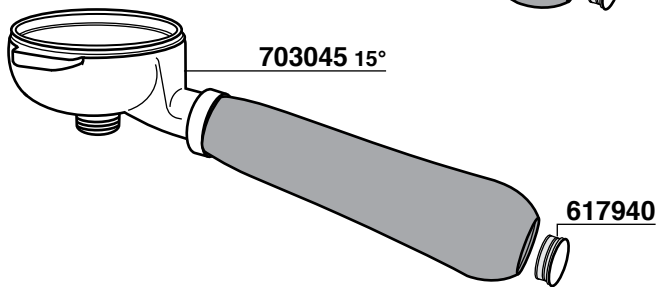

INOX-STAINLESS STEEL

633432
O-RING

703472/M = 4 FORI
633429 = 2 FORI

613952
VAPORE-STEAM

613942
ACQUA-WATER

206

210

- 703001 GR1 2000W 220/380V mm. 170
- 703001/11 GR1 2000W 110V mm. 170
- 703002 GR2 3000W 220/380V mm. 290
- 703003 GR3 3700W 220/380V mm.570
- 703069 GR2 4500W 220/380V mm. 310
- 703004 GR3/4 5000W 220/380V mm. 570