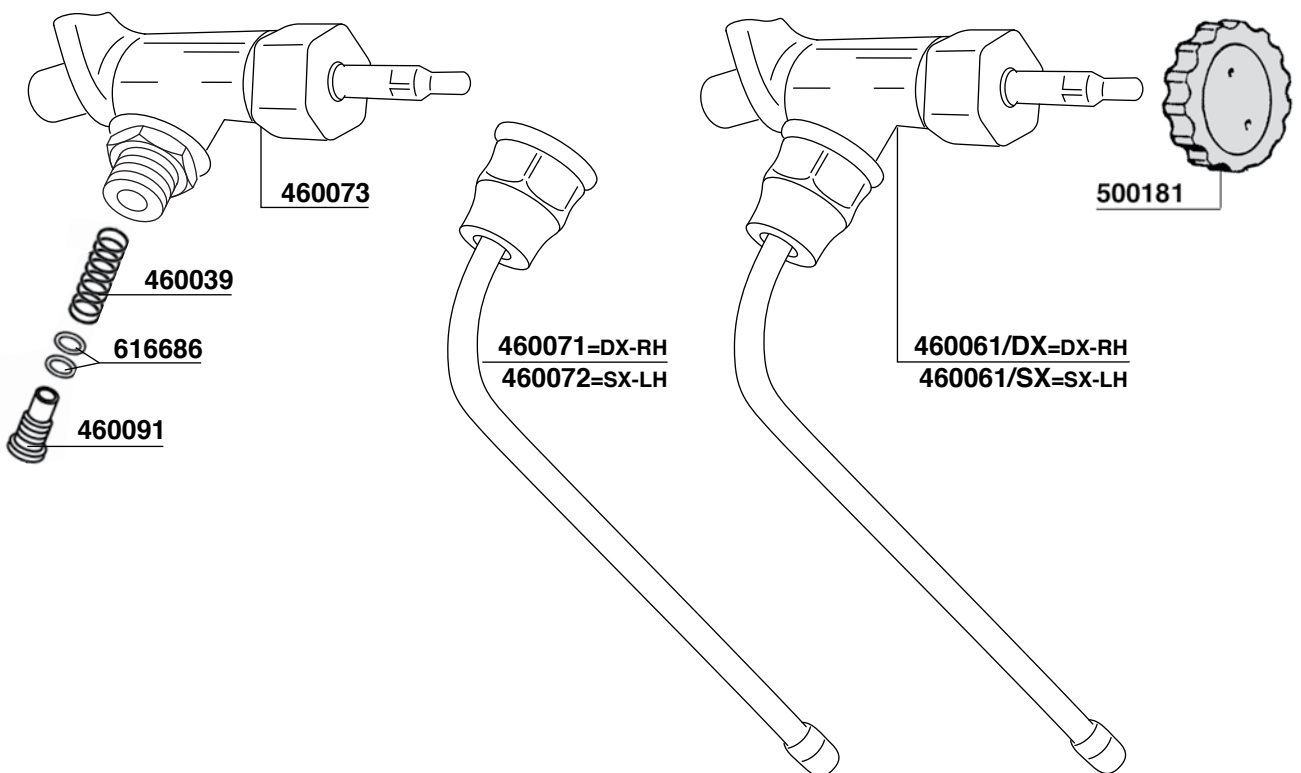

518635

541951

524552

E61-ARIETE-ZODIACO

112

**RUBINETTO CON TUBO SNODATO
STEAM VALVE WITH ARTICULATED PIPE**

E61-ARIETE-ZODIACO

114