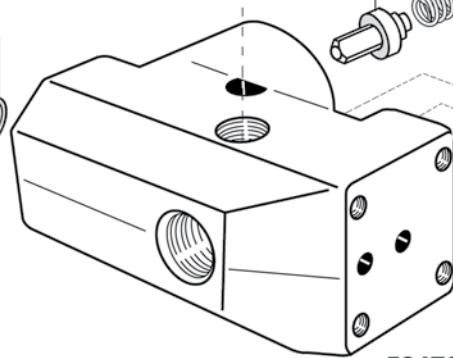

517206

400847

560073

524767