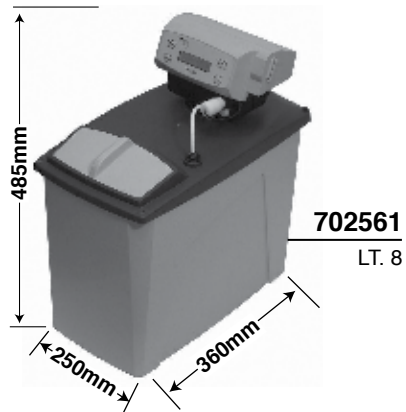

DEPURATORI

226

PROVA DUREZZA
HARDNESS TEST