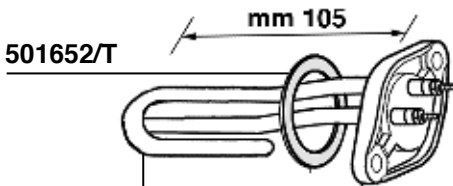

- 703001 GR1 2000W 220/380V mm. 170
- 703001/11 GR1 2000W 110V mm. 170
- 703002 GR2 3000W 220/380V mm. 290
- 703003 GR3 3700W 220/380V mm.570
- 703069 GR2 4500W 220/380V mm. 310
- 703004 GR3/4 5000W 220/380V mm. 570

- 6 POLI
- 700731/22 GR1 2000W 220V mm. 160
- 700731/11 GR1 1700W 110V mm. 175
- 700732/22 GR2 2600W 220V mm. 305
- 700778 GR3 3700W 220V mm. 515
- 633092 GR3-4 6500W 220V mm. 500

- 4 POLI

- 703022 = w1500 220V mm. 105
- 703022/11 = w1500 110V mm. 105