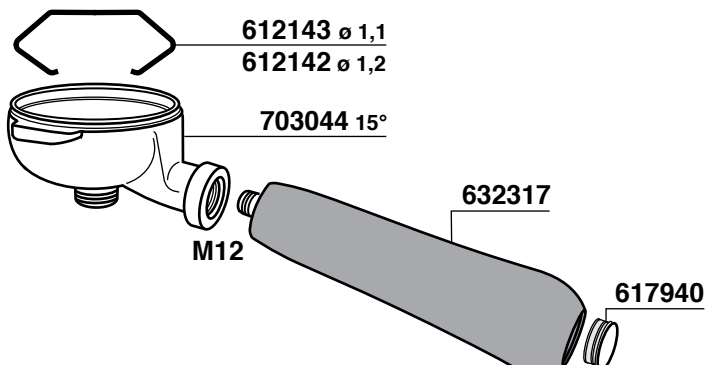

INOX-STAINLESS STEEL

633432
O-RING

703472/M = 4 FORI
633429 = 2 FORI

613952
VAPORE-STEAM

613942
ACQUA-WATER

206

210

- 703001 GR1 2000W 220/380V mm. 170
- 703001/11 GR1 2000W 110V mm. 170
- 703002 GR2 3000W 220/380V mm. 290
- 703003 GR3 3700W 220/380V mm.570
- 703069 GR2 4500W 220/380V mm. 310
- 703004 GR3/4 5000W 220/380V mm. 570