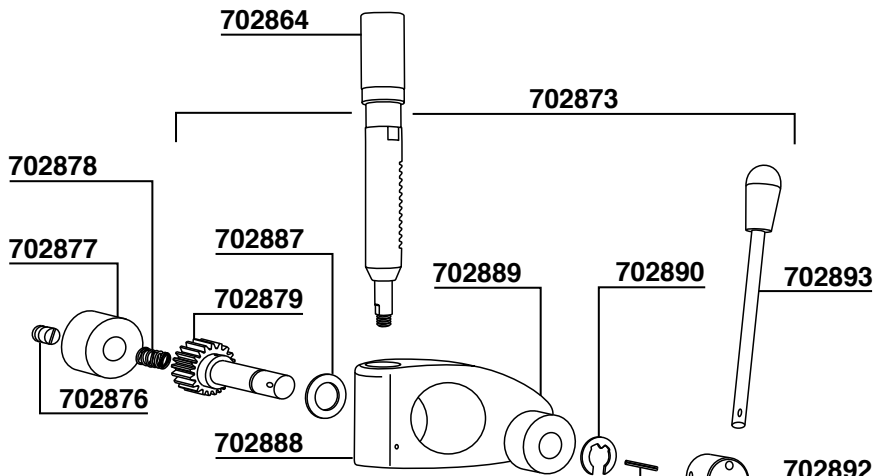

- 702851
- 702852=Ø57mm.
- 702853=Ø52,5mm.

MACAP MODEL MD5

284

MACAP MODEL CPS

285

702894 = \varnothing 57 mm
702894/52 = \varnothing 52 mm

MAZZER MODEL: JOLLY - MAJOR

JLY = MODEL JOLLY MJR = MODEL MAJOR