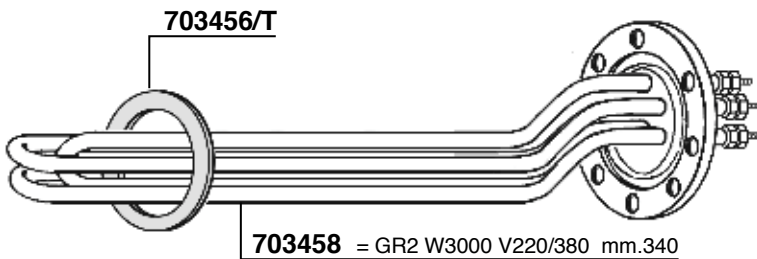

INOX-STAINLESS STEEL

633432
O-RING

703472/M = 4 FORI
633429 = 2 FORI

613952
VAPORE-STEAM

613942
ACQUA-WATER

206

210

- 703001 GR1 2000W 220/380V mm. 170
- 703001/11 GR1 2000W 110V mm. 170
- 703002 GR2 3000W 220/380V mm. 290
- 703003 GR3 3700W 220/380V mm.570
- 703069 GR2 4500W 220/380V mm. 310
- 703004 GR3/4 5000W 220/380V mm. 570