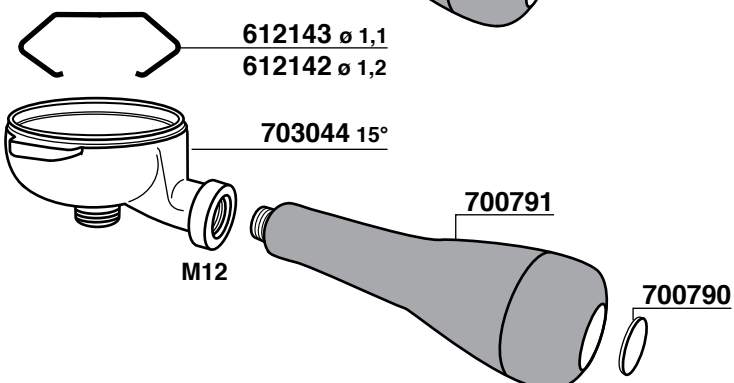

INOX-STAINLESS STEEL

633432
O-RING

703472/M = 4 FORI
633429 = 2 FORI

613952
VAPORE-STEAM

613942
ACQUA-WATER

206

210

- 703001 GR1 2000W 220/380V mm. 170
- 703001/11 GR1 2000W 110V mm. 170
- 703002 GR2 3000W 220/380V mm. 290
- 703003 GR3 3700W 220/380V mm.570
- 703069 GR2 4500W 220/380V mm. 310
- 703004 GR3/4 5000W 220/380V mm. 570