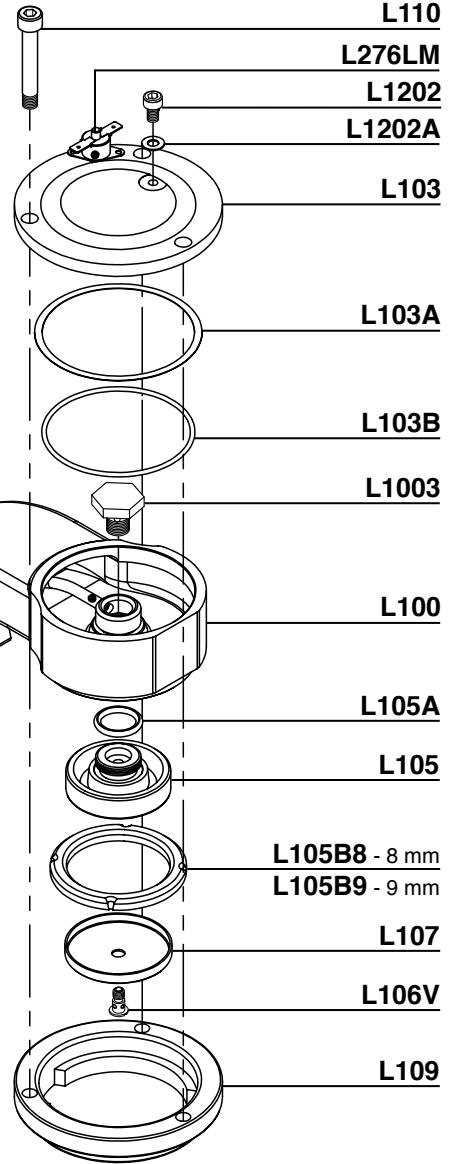

L110

L276LM

L1202

L1202A

L103

L103A

L103B

L1003

L100

L105A

L105

L105B8 - 8 mm

L105B9 - 9 mm

L107

L106V

L109

L115A

L115F

F3029S - 7 gr

L116A

F3028S - 14 gr

F3027S - 17 gr

F3026S - 21 gr

L115C