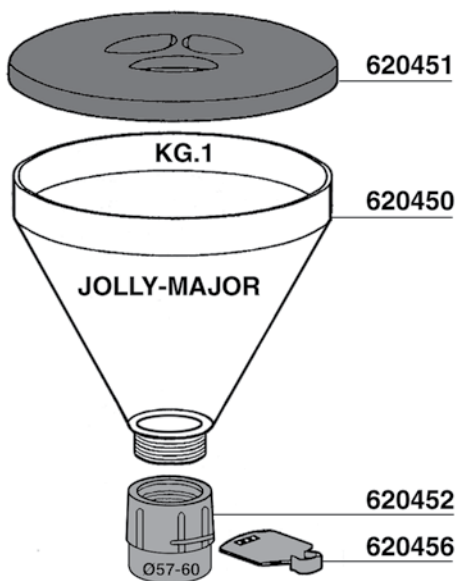

MAZZER MODEL: JOLLY - MAJOR

JLY = MODEL JOLLY MJR = MODEL MAJOR

S = MANUAL A = AUTOMATIC

286