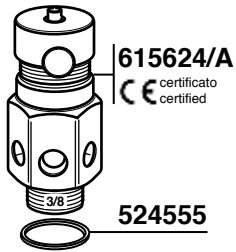

INOX-STAINLESS STEEL

633432
O-RING

703472/M = 4 FORI
633429 = 2 FORI

613952
VAPORE-STEAM

613942
ACQUA-WATER

206

210

- 703001 GR1 2000W 220/380V mm. 170
- 703001/11 GR1 2000W 110V mm. 170
- 703002 GR2 3000W 220/380V mm. 290
- 703003 GR3 3700W 220/380V mm.570
- 703069 GR2 4500W 220/380V mm. 310
- 703004 GR3/4 5000W 220/380V mm. 570