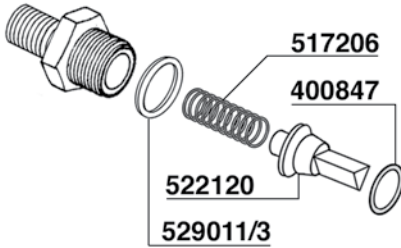

ELETTROVALVOLA REGOLABILE
ADJUSTABLE SOLENOID VALVE

560066 =V220/50/60
560066/11 =V110/60

700023

560075
O-RING

517206

400847

522120

529011/3