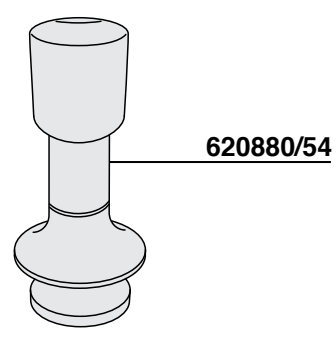

- 702851
- 702852=Ø57mm.
- 702853=Ø52,5mm.

MACAP MODEL MD5

284

MACAP MODEL CPS

285

702894 = \varnothing 57 mm
702894/52 = \varnothing 52 mm

MAZZER MODEL: JOLLY - MAJOR

JLY = MODEL JOLLY MJR = MODEL MAJOR