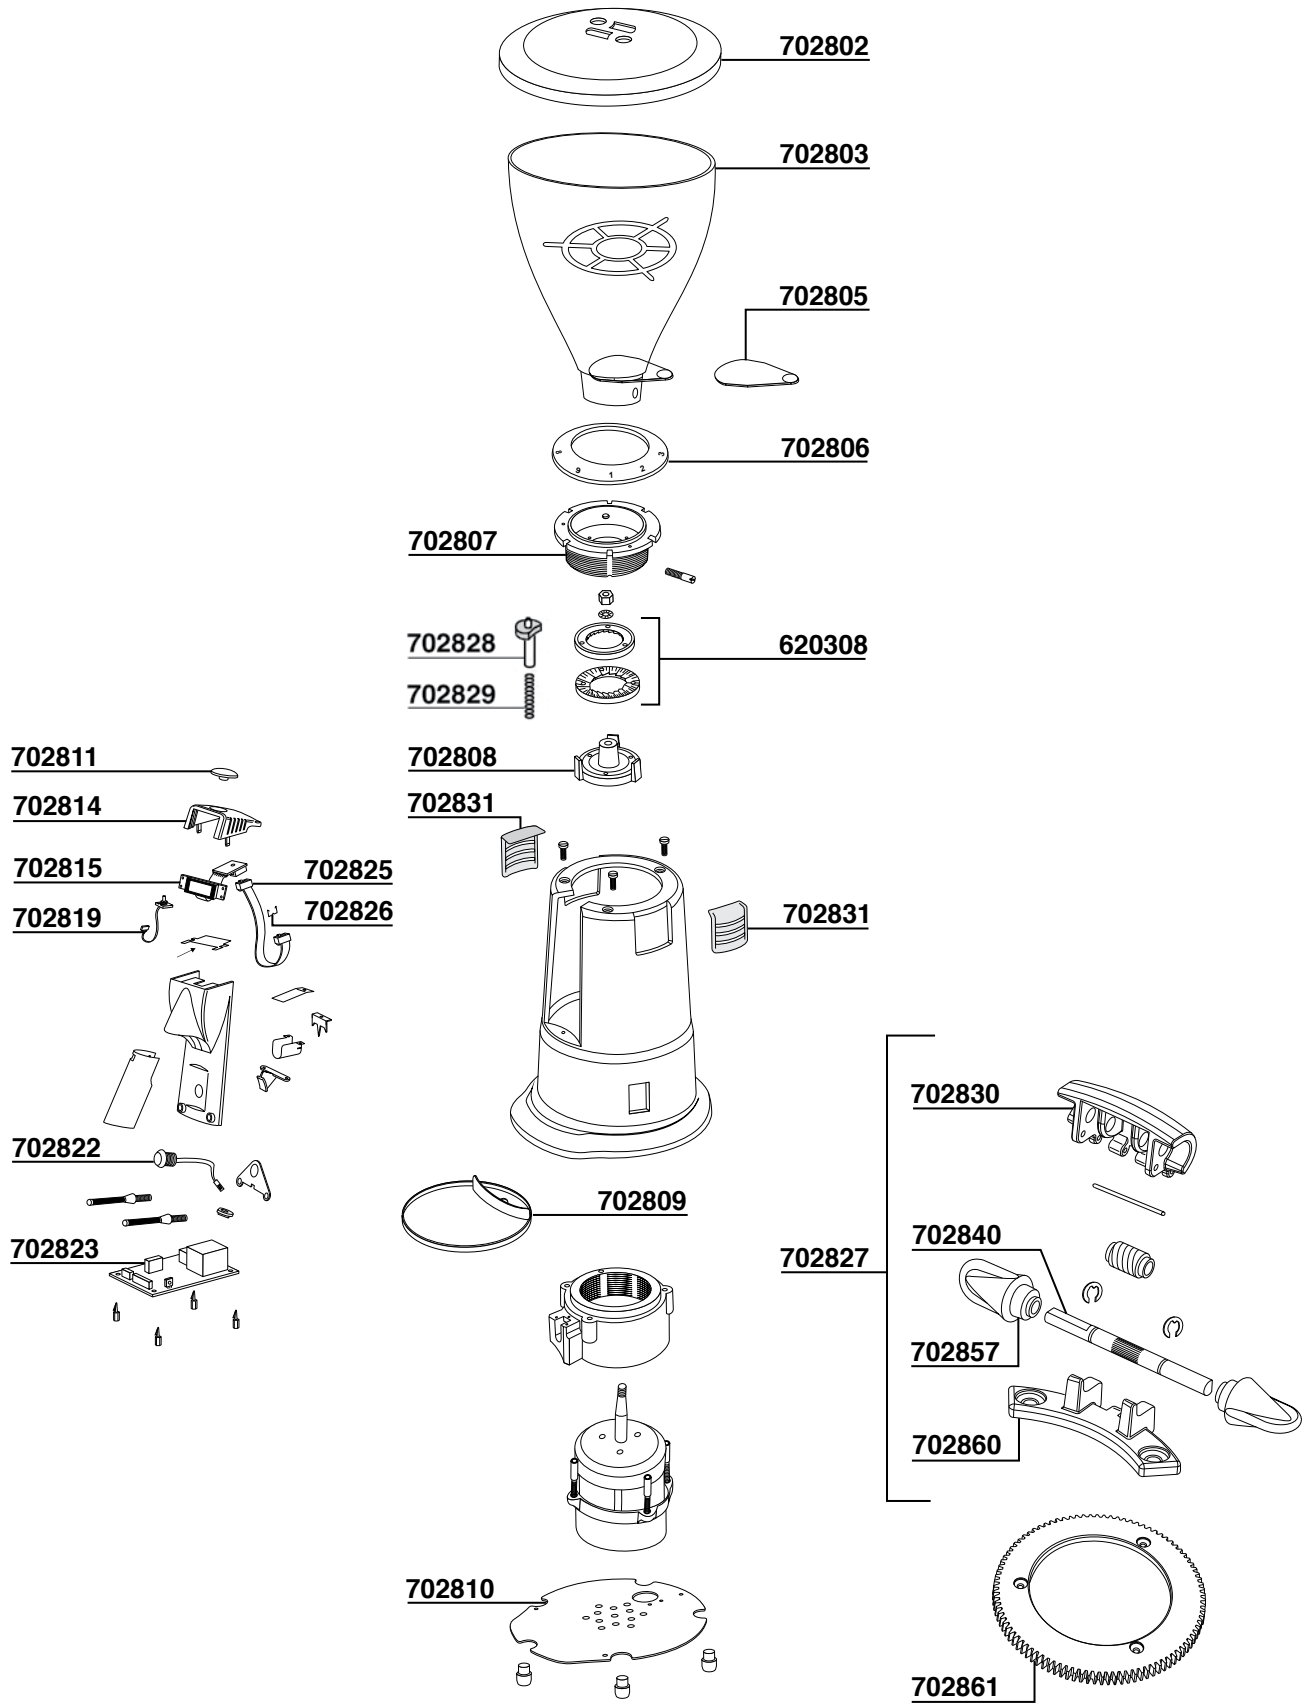

- 702851
- 702852=Ø57mm.
- 702853=Ø52,5mm.

MACAP MODEL MD5

284

MACAP MODEL CPS

285

702894 = \varnothing 57 mm
702894/52 = \varnothing 52 mm

MAZZER MODEL: JOLLY - MAJOR

JLY = MODEL JOLLY MJR = MODEL MAJOR