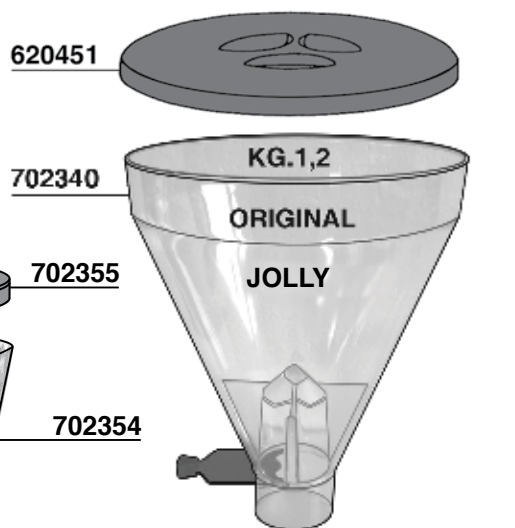

MAZZER MODEL: JOLLY - MAJOR

JLY = MODEL JOLLY MJR = MODEL MAJOR

S = MANUAL A = AUTOMATIC

286