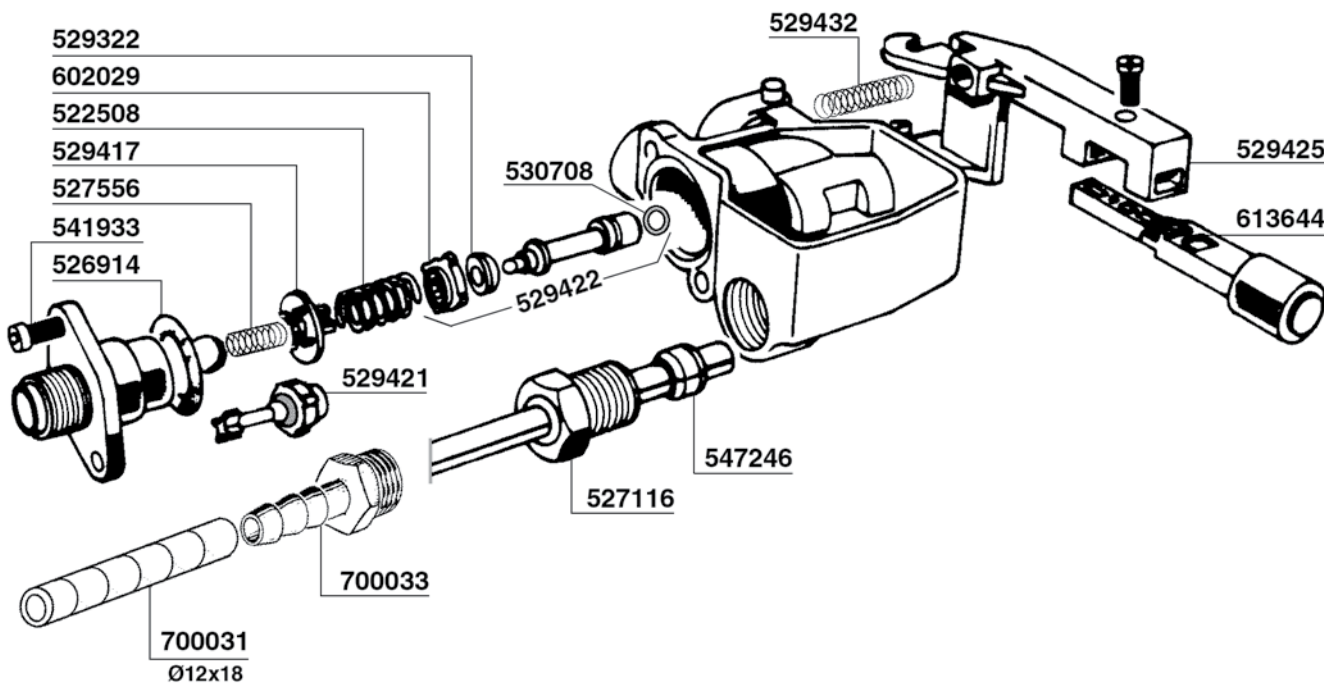

518635

541951

524552

E61-ARIETE-ZODIACO

112

**RUBINETTO CON TUBO SNODATO
STEAM VALVE WITH ARTICULATED PIPE**

E61-ARIETE-ZODIACO

114