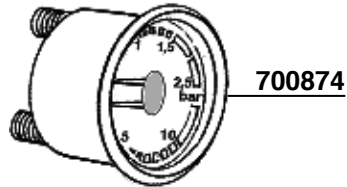

INOX-STAINLESS STEEL

633432
O-RING

703472/M = 4 FORI
633429 = 2 FORI

613952
VAPORE-STEAM

613942
ACQUA-WATER

206

210

- 703001 GR1 2000W 220/380V mm. 170
- 703001/11 GR1 2000W 110V mm. 170
- 703002 GR2 3000W 220/380V mm. 290
- 703003 GR3 3700W 220/380V mm.570
- 703069 GR2 4500W 220/380V mm. 310
- 703004 GR3/4 5000W 220/380V mm. 570