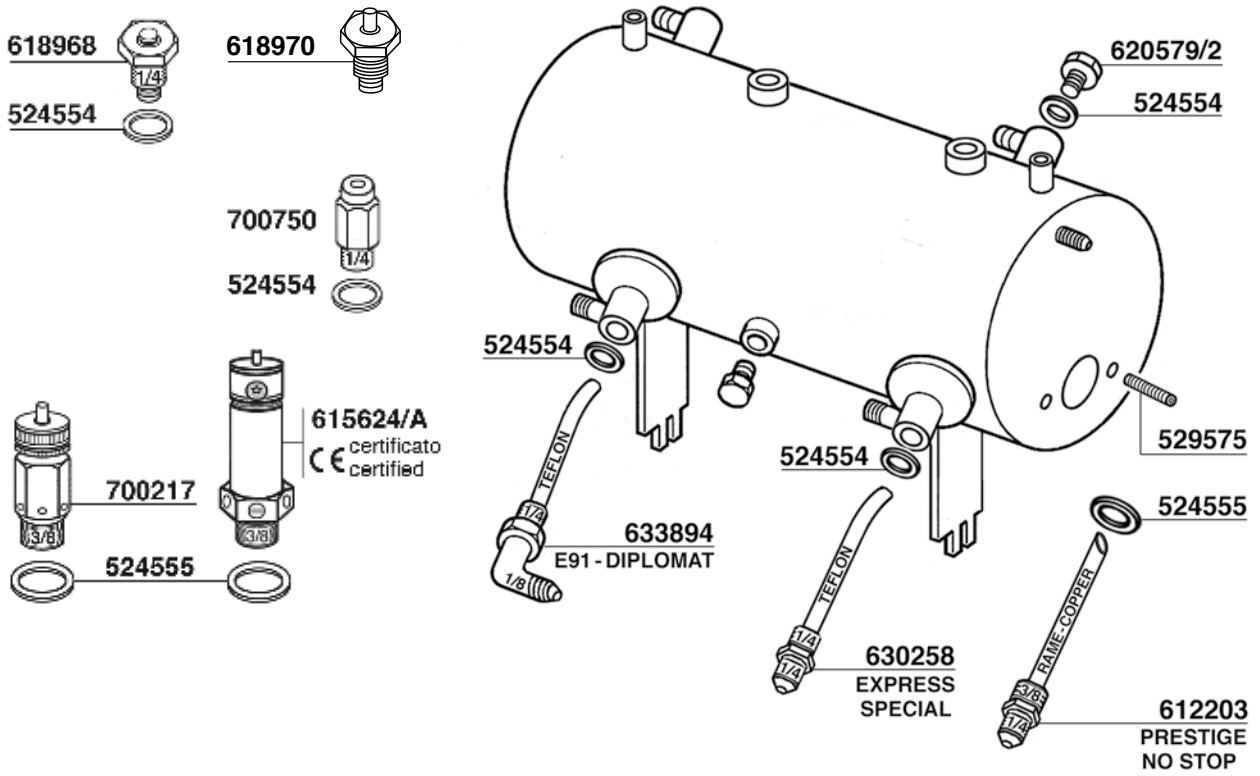

518635

541951

524552

E61-ARIETE-ZODIACO

112

**RUBINETTO CON TUBO SNODATO
STEAM VALVE WITH ARTICULATED PIPE**

E61-ARIETE-ZODIACO

114