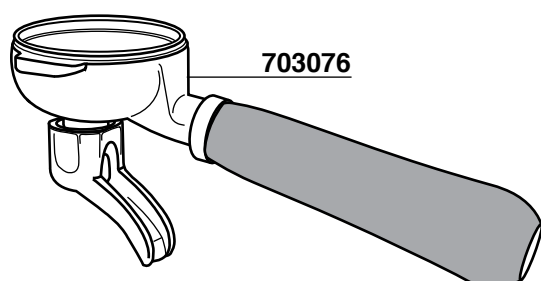

INOX-STAINLESS STEEL

633432
O-RING

703472/M = 4 FORI
633429 = 2 FORI

613952
VAPORE-STEAM

613942
ACQUA-WATER

206

210

- 703001 GR1 2000W 220/380V mm. 170
- 703001/11 GR1 2000W 110V mm. 170
- 703002 GR2 3000W 220/380V mm. 290
- 703003 GR3 3700W 220/380V mm.570
- 703069 GR2 4500W 220/380V mm. 310
- 703004 GR3/4 5000W 220/380V mm. 570