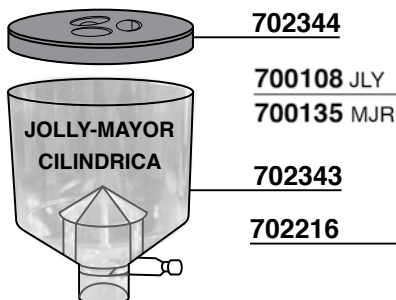

MAZZER MODEL: JOLLY - MAJOR

JLY = MODEL JOLLY MJR = MODEL MAJOR

S = MANUAL A = AUTOMATIC

286