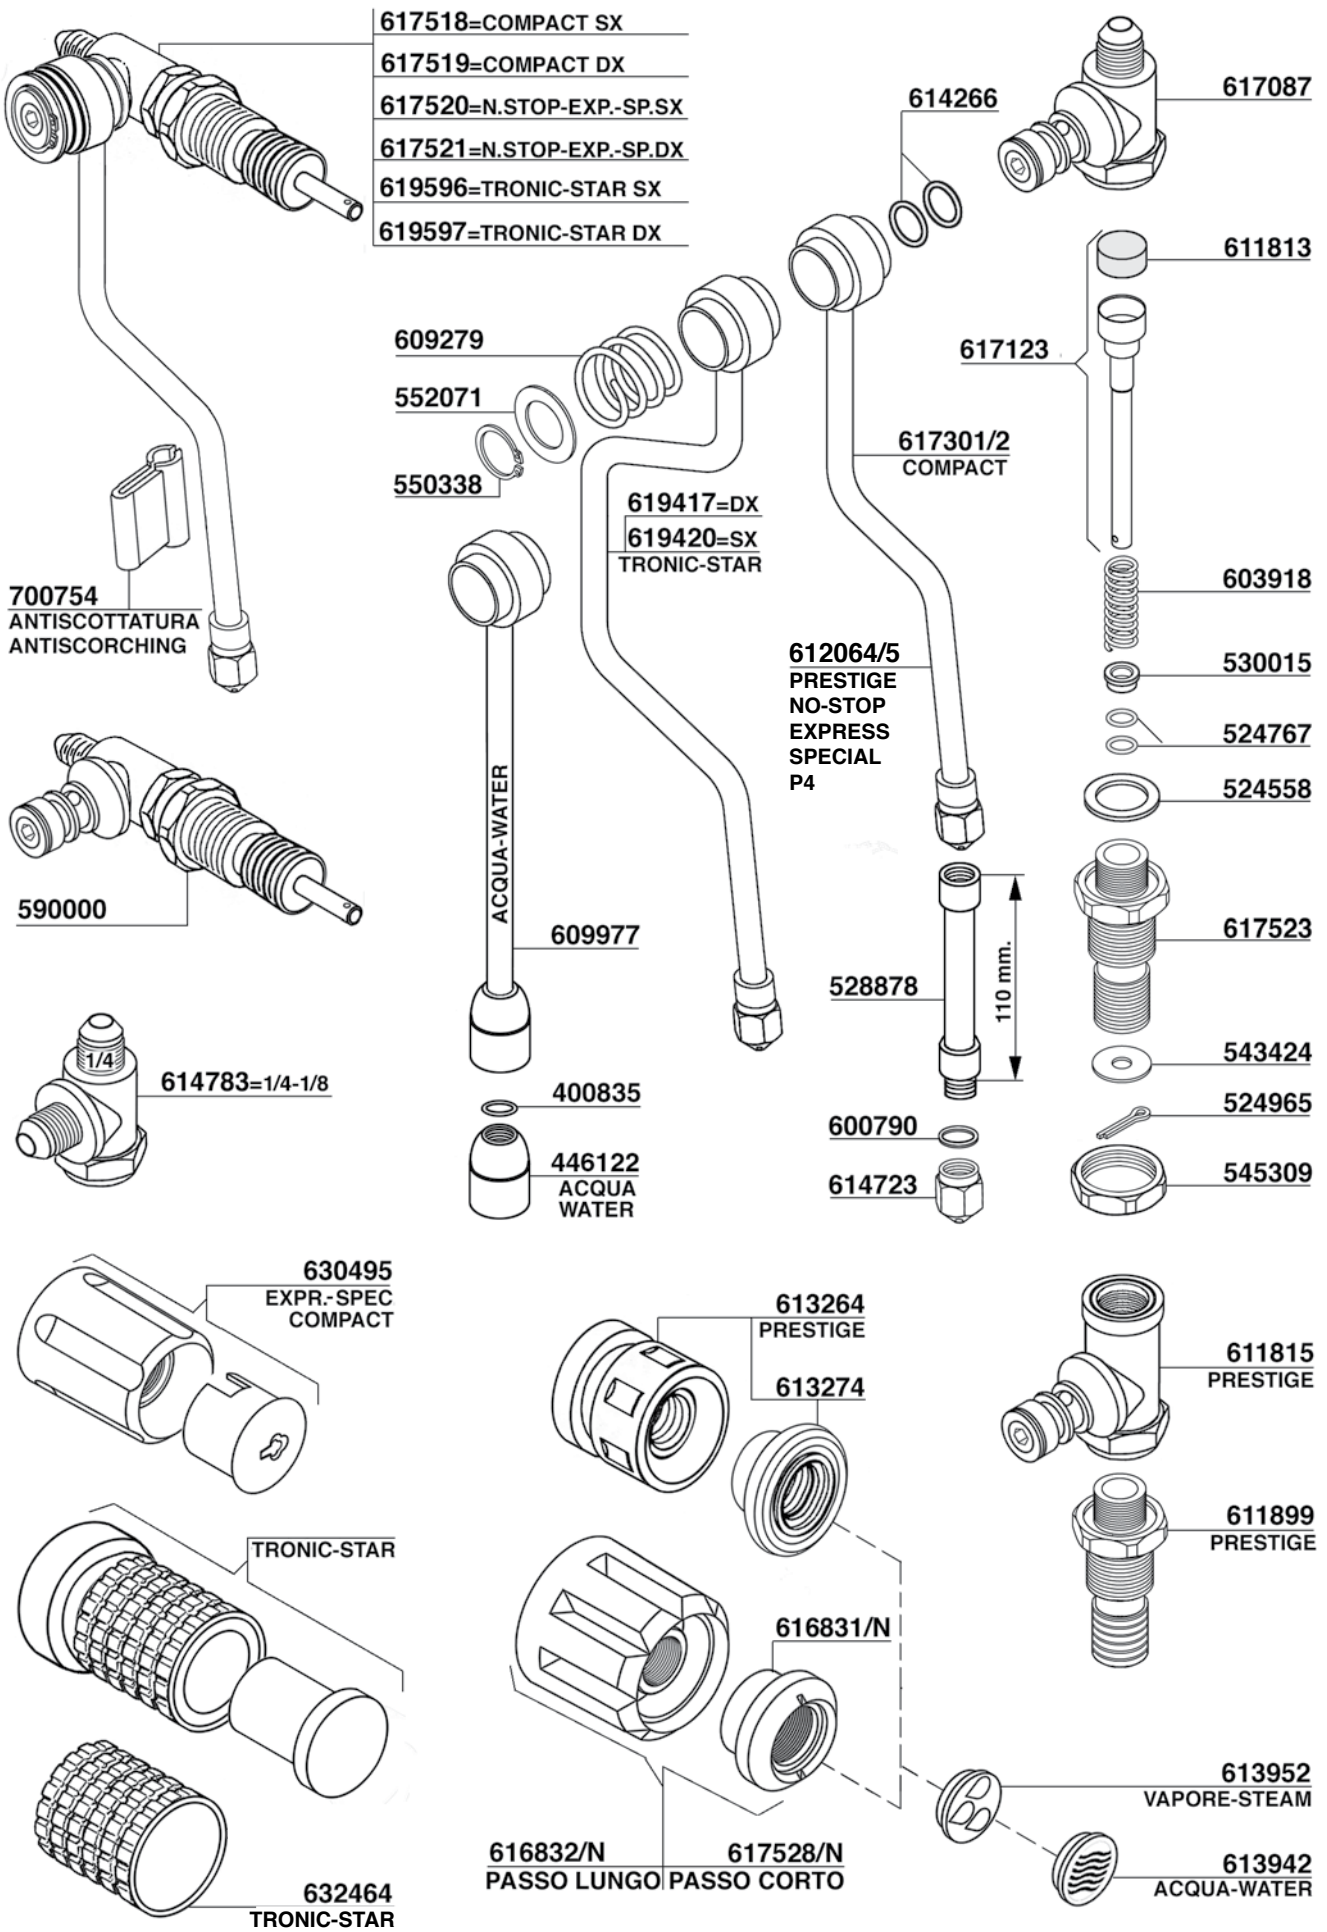

N.STOP-COMPACT - EXPRESS-TRONIC

108