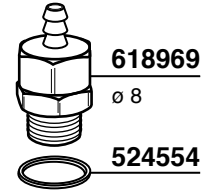

INOX-STAINLESS STEEL

633432
O-RING

703472/M = 4 FORI
633429 = 2 FORI

613952
VAPORE-STEAM

613942
ACQUA-WATER

206

210

- 703001 GR1 2000W 220/380V mm. 170
- 703001/11 GR1 2000W 110V mm. 170
- 703002 GR2 3000W 220/380V mm. 290
- 703003 GR3 3700W 220/380V mm.570
- 703069 GR2 4500W 220/380V mm. 310
- 703004 GR3/4 5000W 220/380V mm. 570