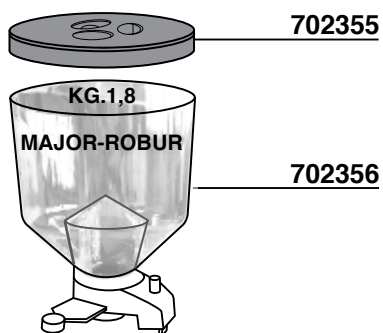

MAZZER MODEL: JOLLY - MAJOR

JLY = MODEL JOLLY MJR = MODEL MAJOR

S = MANUAL A = AUTOMATIC

286