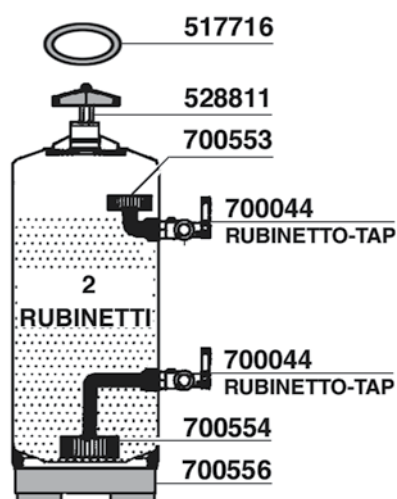

DEPURATORI

226

PROVA DUREZZA
HARDNESS TEST