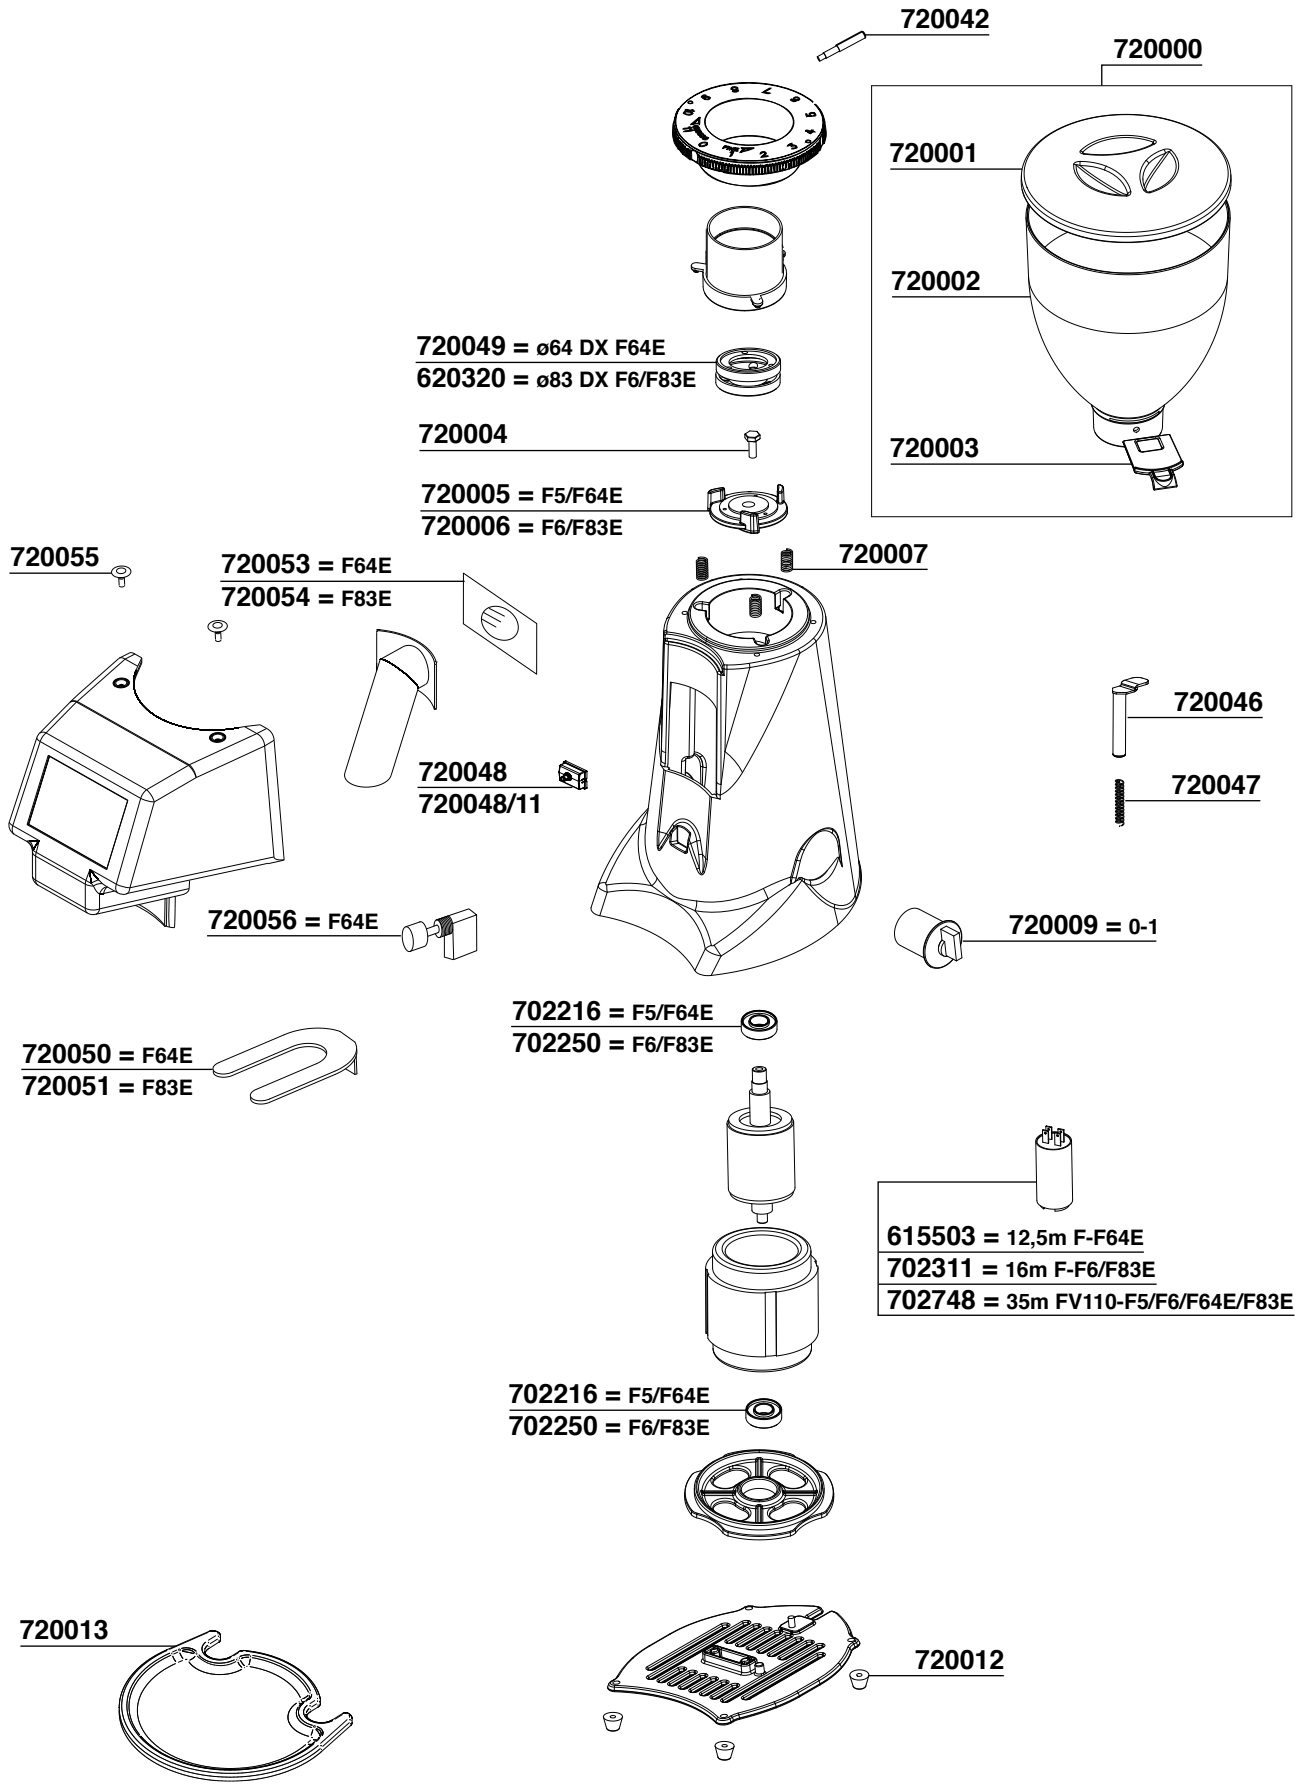

FIorenzato MC MODEL: F64E - F83E