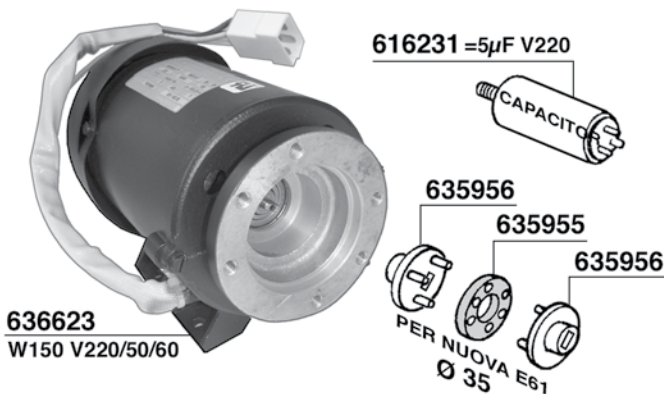

ELETTROPOMPE COMPATIBILI FAEMA

232

TRONIC-STAR-E91-DUE

SPECIAL-EXPRESS-COMPACT

NEW E61

630177 NUOVA RICAMBI 150 Lt/h
630177/NSF
630177/X=INOX-STAINLESS STEEL

630178 ROTOFLOW 150 Lt/h