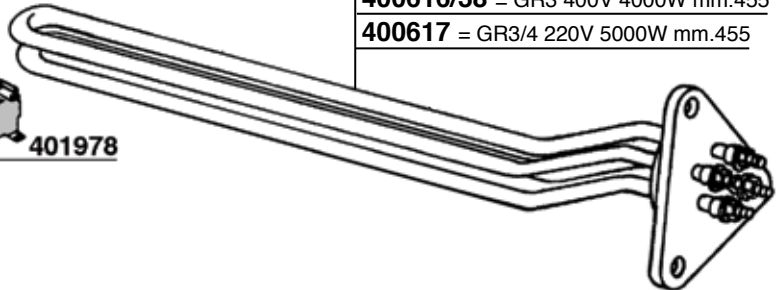

529575/30

400819
400819/T=TEFLON

401978

- 400614 = GR1 220V 1800W mm.170
- 400620 = GR1 110V 1800W mm.170
- 400615 = GR2 220V 3000W mm.330
- 400621 = GR2 110V 3000W mm.330
- 401834 = GR2 220V 3500W mm.340
- 404580 = GR2 220/380V 4500W mm.335
- 400616 = GR3 220V 4000W mm.455
- 400616/38 = GR3 400V 4000W mm.455
- 400617 = GR3/4 220V 5000W mm.455