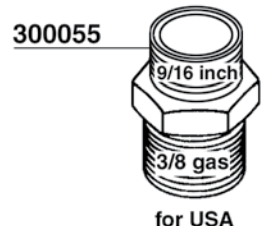

547245

12

547246

RACCORDI

236

- | | | |
|--------------|---------------------|---------------------|
| 700023= 1/8M | 700056= 1/8M - 1/4M | 620399= 1/8F - 1/4M |
| 700039= 1/4M | 620581= 1/8M - 3/8M | 700046= 1/8F - 3/8M |
| 514901= 3/8M | 700036= 1/4M - 3/8M | 620398= 1/4F - 1/8M |
| 700034= 1/2M | 700035= 3/8M - 1/2M | 700082= 1/4F - 3/8M |
| 620401= 3/4M | 700041= 3/8M - 3/4M | 620582= 3/8F - 1/8M |
| | 700098= 1/2M - 3/4M | 700091= 3/8F - 1/4M |
| | 700114= 1" M - 3/4M | 700089= 3/8F - 3/8M |
| | 620578= 1" M - 3/8M | 700090= 3/8F - 1/2M |
| | | 700092= 1/2F - 3/8M |
| | | 700093= 3/4F - 3/8M |
| | | 700083= 3/4F - 1/2M |