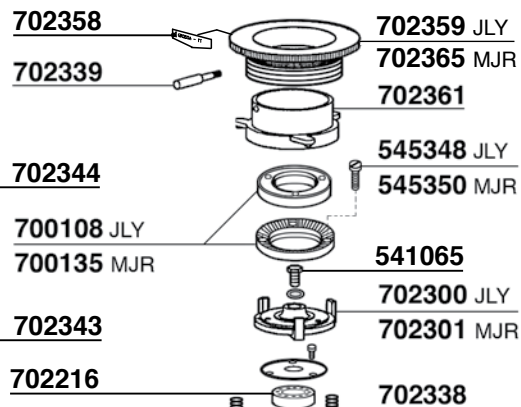

MAZZER MODEL: JOLLY - MAJOR

JLY = MODEL JOLLY MJR = MODEL MAJOR

S = MANUAL A = AUTOMATIC

286