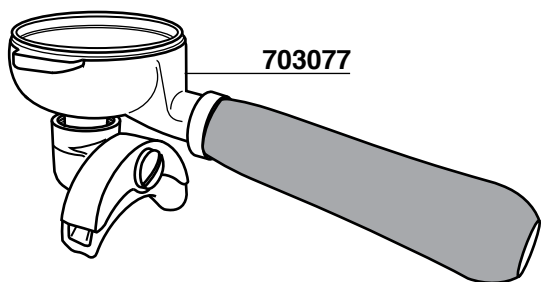

INOX-STAINLESS STEEL

633432
O-RING

703472/M = 4 FORI
633429 = 2 FORI

613952
VAPORE-STEAM

613942
ACQUA-WATER

206

210

- 703001 GR1 2000W 220/380V mm. 170
- 703001/11 GR1 2000W 110V mm. 170
- 703002 GR2 3000W 220/380V mm. 290
- 703003 GR3 3700W 220/380V mm.570
- 703069 GR2 4500W 220/380V mm. 310
- 703004 GR3/4 5000W 220/380V mm. 570