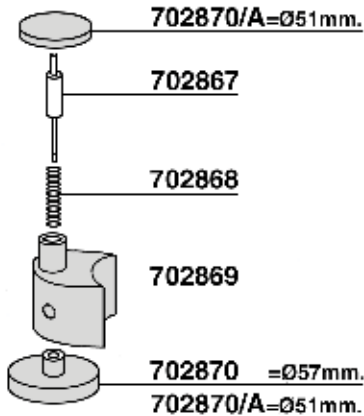

MACAP MODEL MX - MXT - MXA - MXK