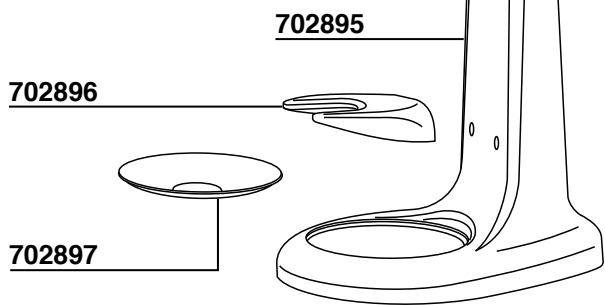

- 702851
- 702852=Ø57mm.
- 702853=Ø52,5mm.

MACAP MODEL MD5

284

MACAP MODEL CPS

285

702894 = \varnothing 57 mm
702894/52 = \varnothing 52 mm

MAZZER MODEL: JOLLY - MAJOR

JLY = MODEL JOLLY MJR = MODEL MAJOR