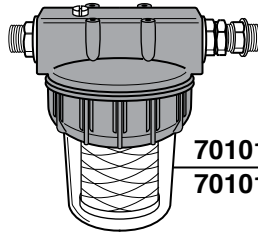

701020 5" 3/8" MF
701021 5" 3/4" MF

KIT CARTUCCIA FILTRANTE
PER DEPURATORI AUTOMATICI
FILTER CARTRIDGE KIT
FOR AUTOMATIC SOFTENERS

701017 5" 1/2" MM
701016 5" 3/4" MM

KIT CARTUCCIA CARBONI ATTIVI
PER DEPURATORI AUTOMATICI
ACTIVATED CARBON CARTRIDGE KIT
FOR AUTOMATIC SOFTENERS