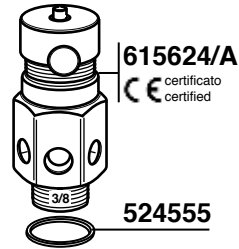

INOX-STAINLESS STEEL

633432
O-RING

703472/M = 4 FORI
633429 = 2 FORI

613952
VAPORE-STEAM

613942
ACQUA-WATER

206

210

- 703001 GR1 2000W 220/380V mm. 170
- 703001/11 GR1 2000W 110V mm. 170
- 703002 GR2 3000W 220/380V mm. 290
- 703003 GR3 3700W 220/380V mm.570
- 703069 GR2 4500W 220/380V mm. 310
- 703004 GR3/4 5000W 220/380V mm. 570