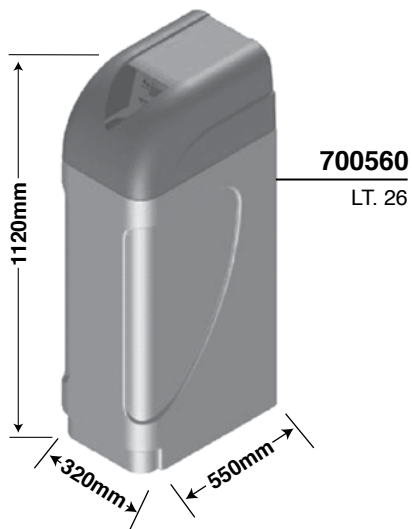

DEPURATORI

226

PROVA DUREZZA
HARDNESS TEST