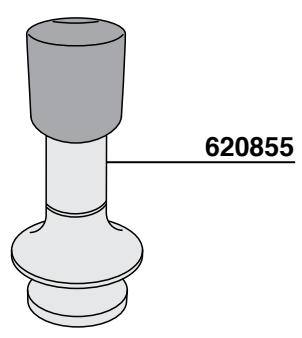

- 702851
- 702852=Ø57mm.
- 702853=Ø52,5mm.

MACAP MODEL MD5

284

MACAP MODEL CPS

285

702894 = \varnothing 57 mm
702894/52 = \varnothing 52 mm

MAZZER MODEL: JOLLY - MAJOR

JLY = MODEL JOLLY MJR = MODEL MAJOR