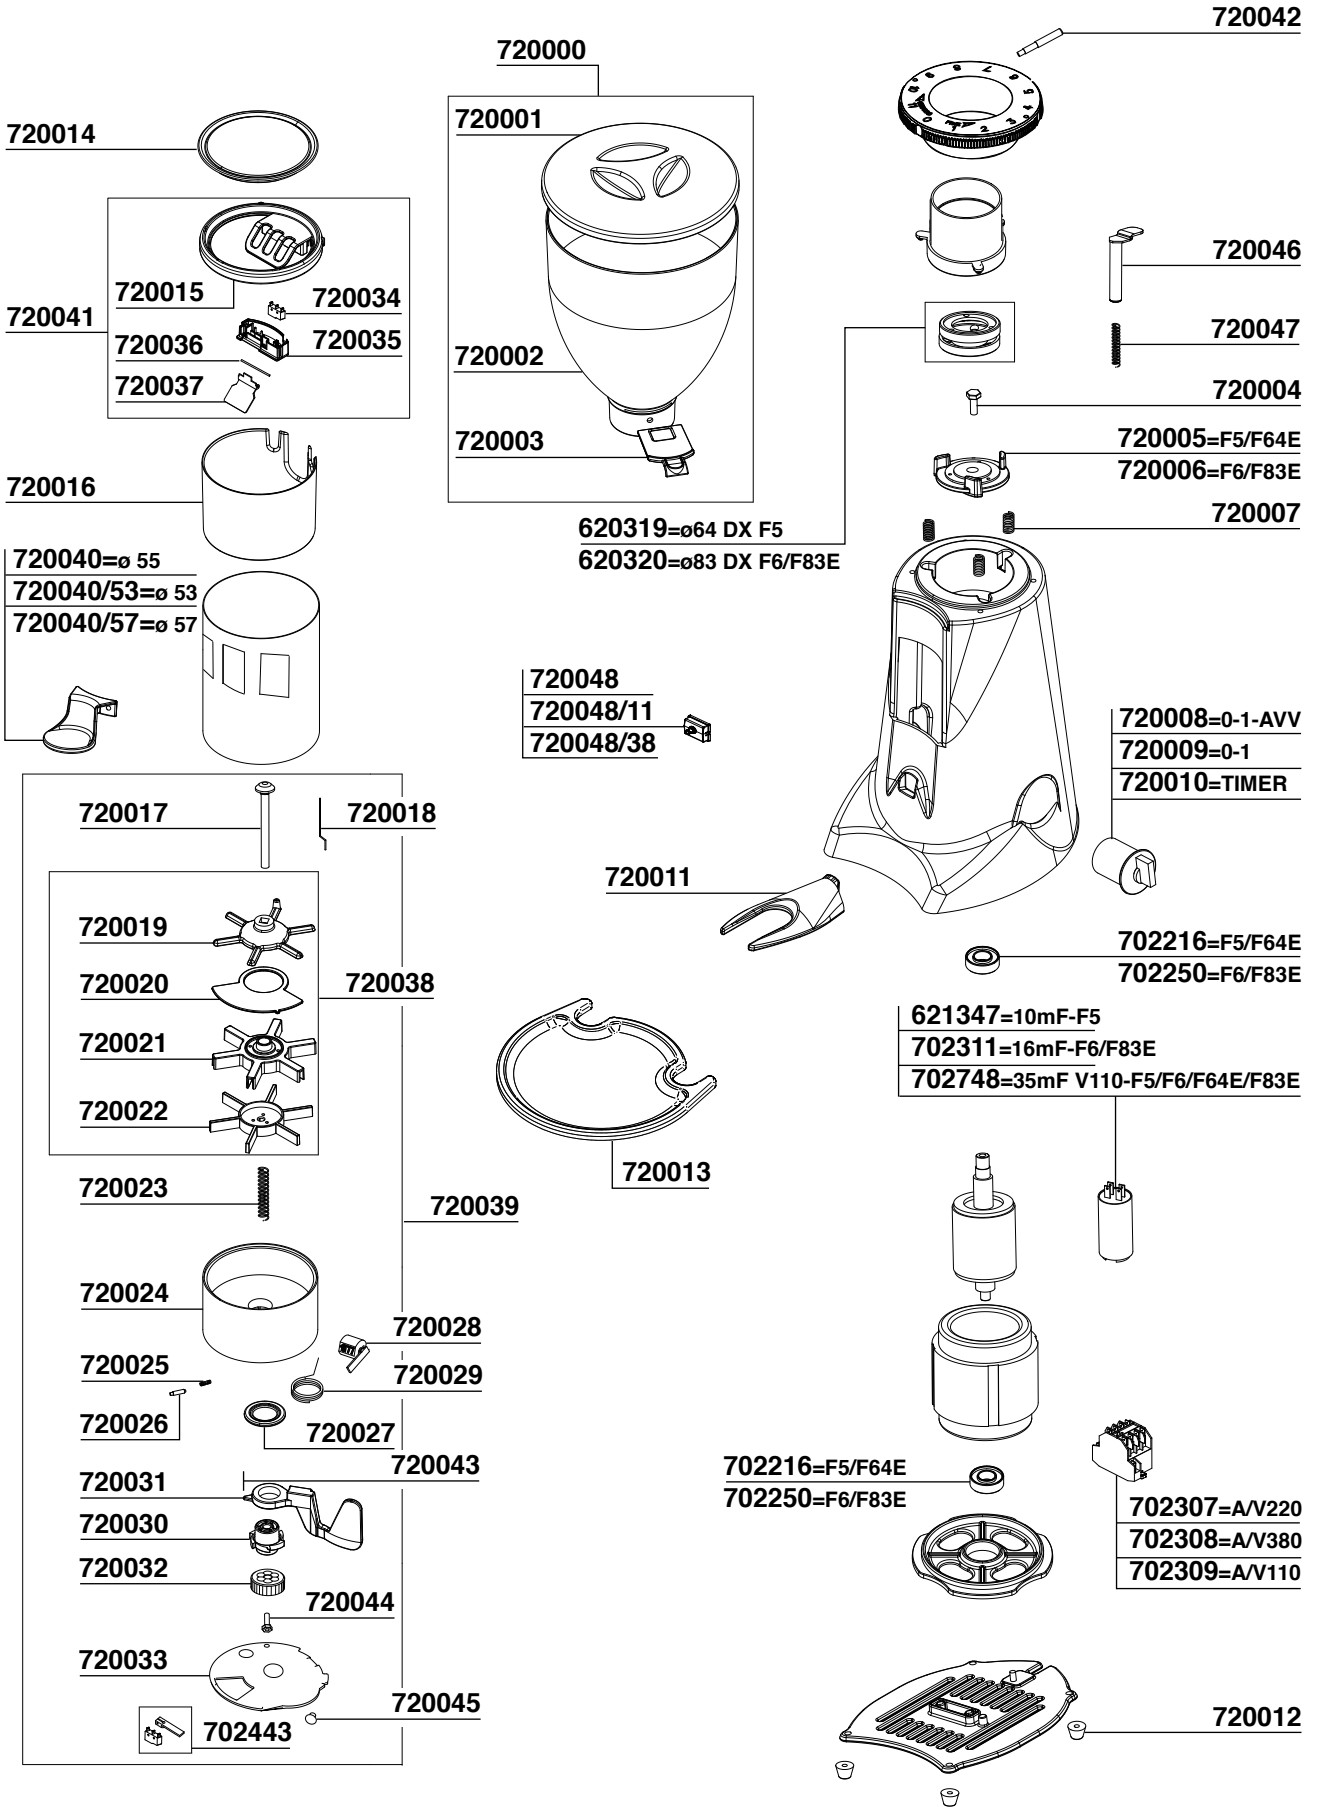

FIorenzato MC MODEL: F5 - F6

278