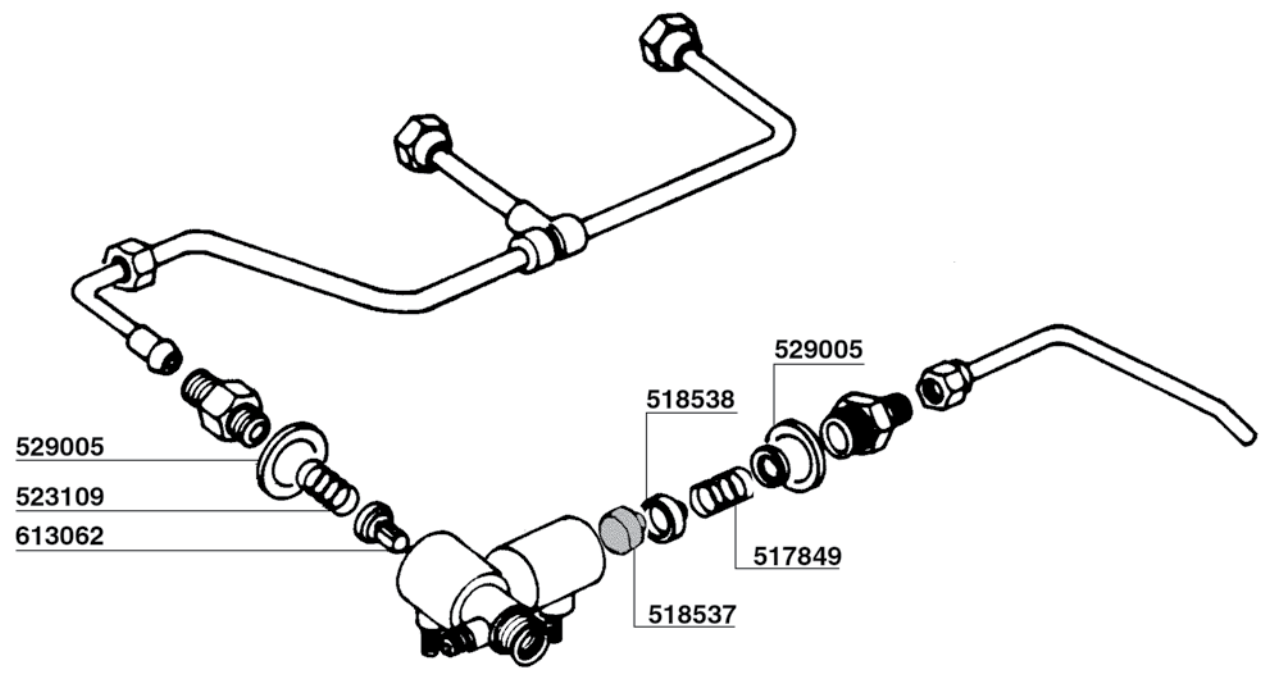

518635

541951

524552

E61-ARIETE-ZODIACO

112

**RUBINETTO CON TUBO SNODATO
STEAM VALVE WITH ARTICULATED PIPE**

E61-ARIETE-ZODIACO

114