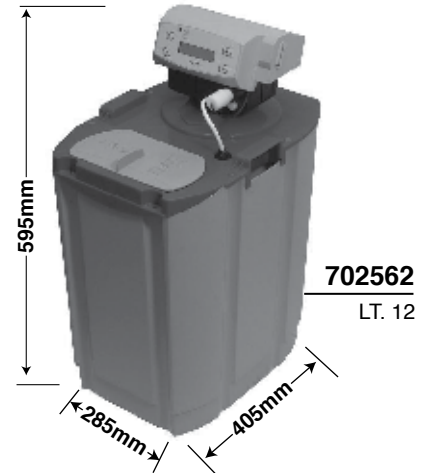

DEPURATORI

226

PROVA DUREZZA
HARDNESS TEST