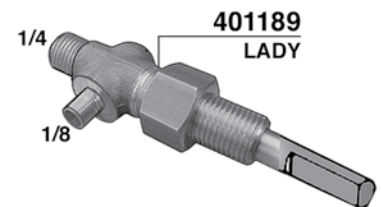

409207

FILTER HOLDER GASKET
GUARNIZIONE PORTAFILTRO