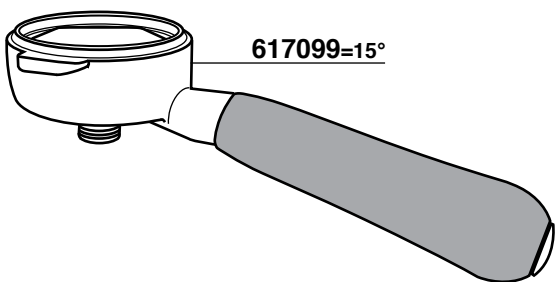

INOX-STAINLESS STEEL

633432
O-RING

703472/M = 4 FORI
633429 = 2 FORI

613952
VAPORE-STEAM

613942
ACQUA-WATER

206

210

- 703001 GR1 2000W 220/380V mm. 170
- 703001/11 GR1 2000W 110V mm. 170
- 703002 GR2 3000W 220/380V mm. 290
- 703003 GR3 3700W 220/380V mm.570
- 703069 GR2 4500W 220/380V mm. 310
- 703004 GR3/4 5000W 220/380V mm. 570