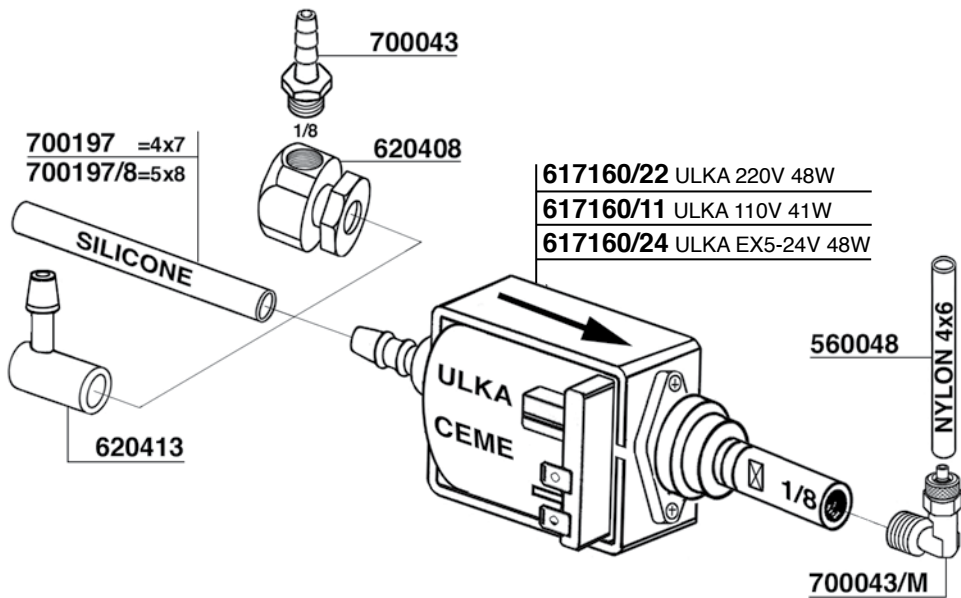

CON SONDA
WITH PROBE