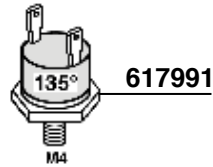

INOX-STAINLESS STEEL

633432
O-RING

703472/M = 4 FORI
633429 = 2 FORI

613952
VAPORE-STEAM

613942
ACQUA-WATER

206

210

- 703001 GR1 2000W 220/380V mm. 170
- 703001/11 GR1 2000W 110V mm. 170
- 703002 GR2 3000W 220/380V mm. 290
- 703003 GR3 3700W 220/380V mm.570
- 703069 GR2 4500W 220/380V mm. 310
- 703004 GR3/4 5000W 220/380V mm. 570