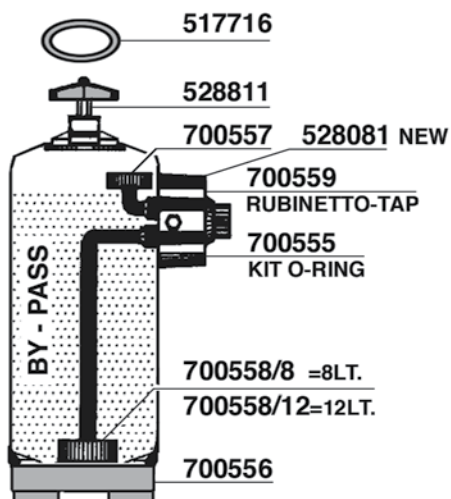

DEPURATORI

226

PROVA DUREZZA
HARDNESS TEST