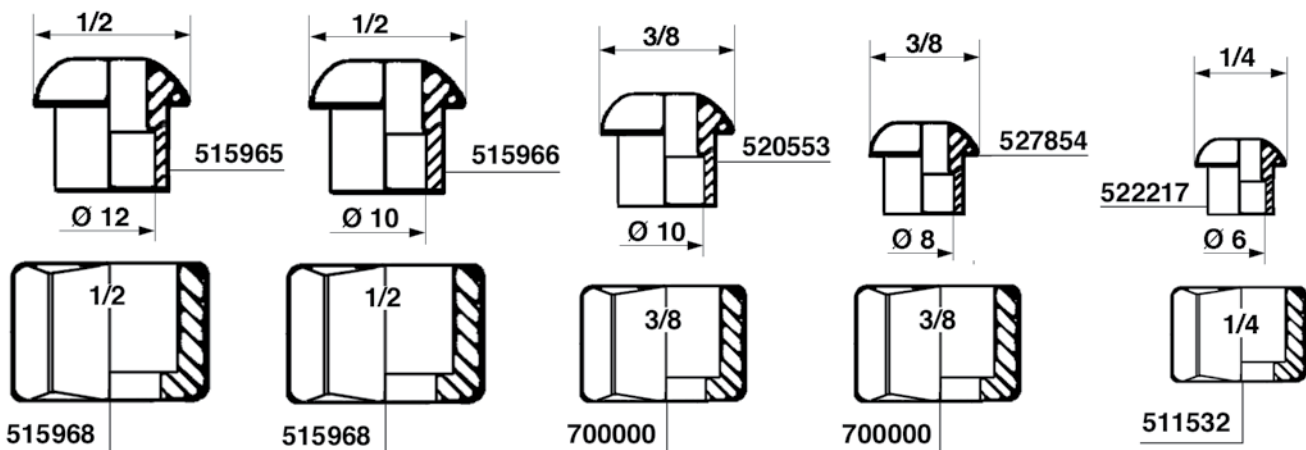

547245

12

547246

RACCORDI

236

- | | | |
|--------------|---------------------|---------------------|
| 700023= 1/8M | 700056= 1/8M - 1/4M | 620399= 1/8F - 1/4M |
| 700039= 1/4M | 620581= 1/8M - 3/8M | 700046= 1/8F - 3/8M |
| 514901= 3/8M | 700036= 1/4M - 3/8M | 620398= 1/4F - 1/8M |
| 700034= 1/2M | 700035= 3/8M - 1/2M | 700082= 1/4F - 3/8M |
| 620401= 3/4M | 700041= 3/8M - 3/4M | 620582= 3/8F - 1/8M |
| | 700098= 1/2M - 3/4M | 700091= 3/8F - 1/4M |
| | 700114= 1" M - 3/4M | 700089= 3/8F - 3/8M |
| | 620578= 1" M - 3/8M | 700090= 3/8F - 1/2M |
| | | 700092= 1/2F - 3/8M |
| | | 700093= 3/4F - 3/8M |
| | | 700083= 3/4F - 1/2M |