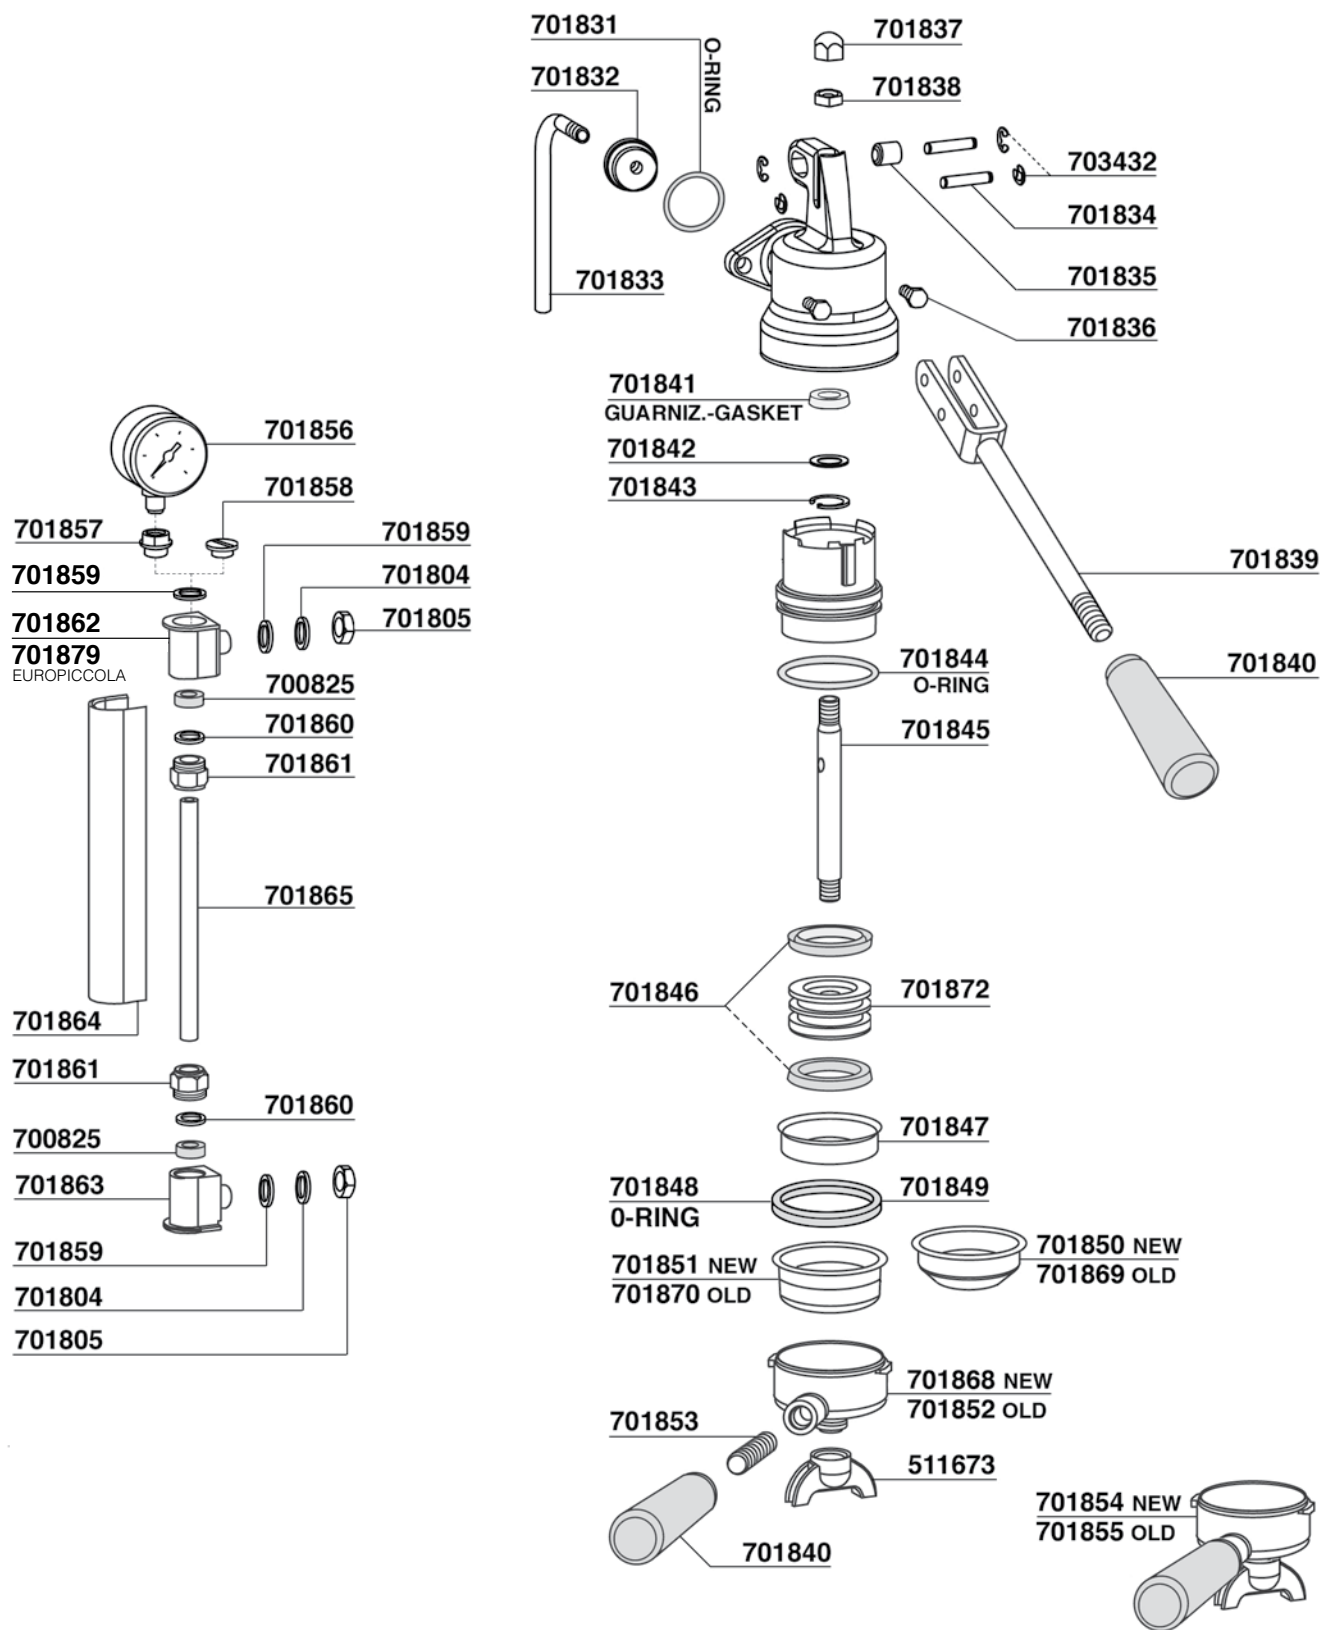

EUROPICCOLA - PROFESSIONAL
MODELLO CROMATO - CHROMED MODEL

176

KIT COMPLETO GUARIZIONI EUROPICCOLA COD. 701866
EUROPICCOLA GASKET COMPLETE KIT

KIT COMPLETO GUARNIZIONI PROFESSIONAL COD. 701867
PROFESSIONAL GASKET COMPLETE KIT