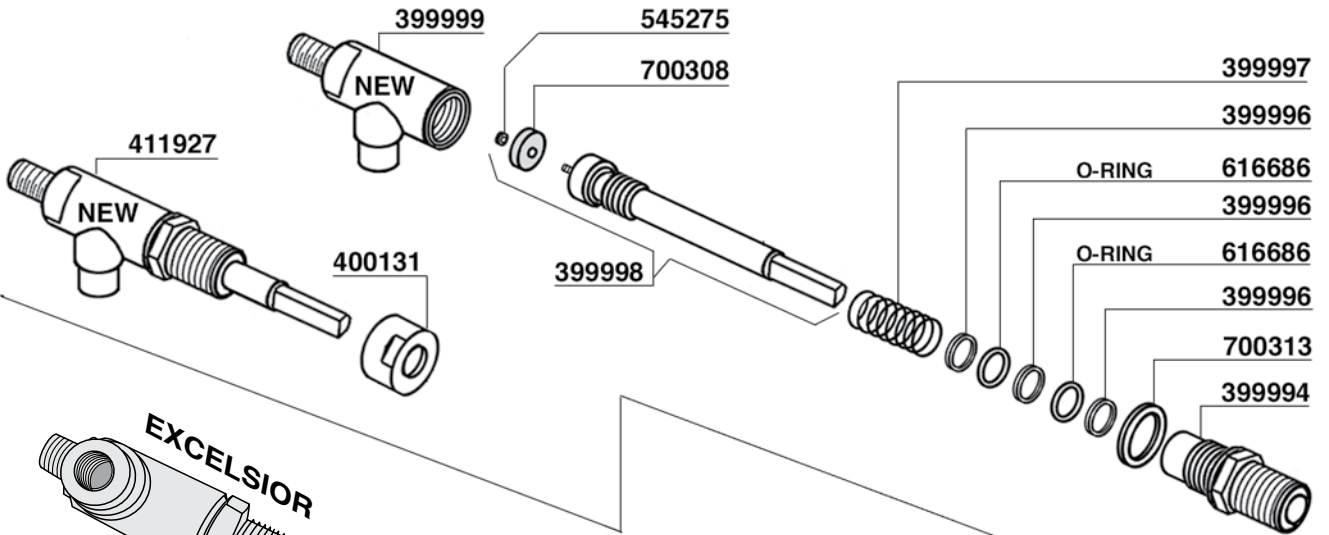

RUBINETTI

39