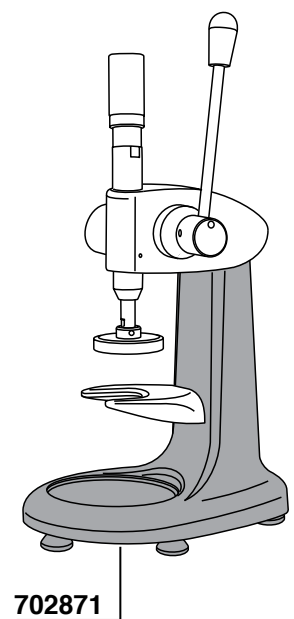

- 702851
- 702852=Ø57mm.
- 702853=Ø52,5mm.

MACAP MODEL MD5

284

MACAP MODEL CPS

285

702894 = \varnothing 57 mm
702894/52 = \varnothing 52 mm

MAZZER MODEL: JOLLY - MAJOR

JLY = MODEL JOLLY MJR = MODEL MAJOR