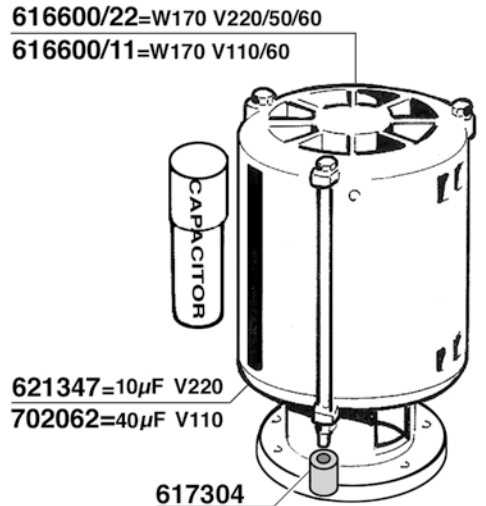

SPECIAL-EXPRESS-COMPACT